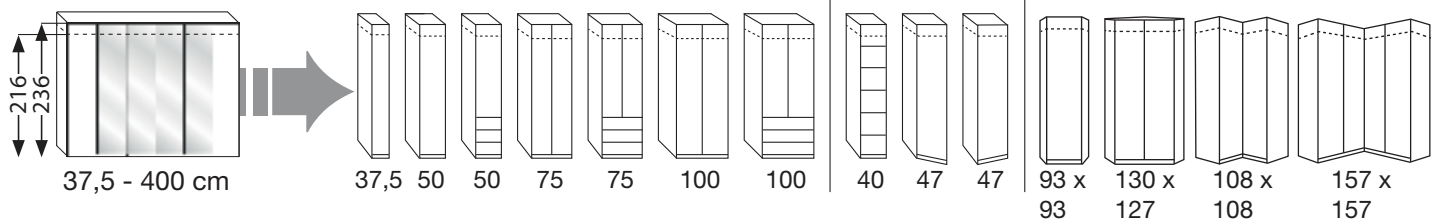

MONACO 1000 + 2000 - Hinged-doors-, Bi-fold-doors-, and Combi wardrobes

Grid width ca. 12.5cm - 2 heights

Wardrobe units with 2 outside panels

MONACO 1000 + 2000 - Wardrobe line ups (individually combined)