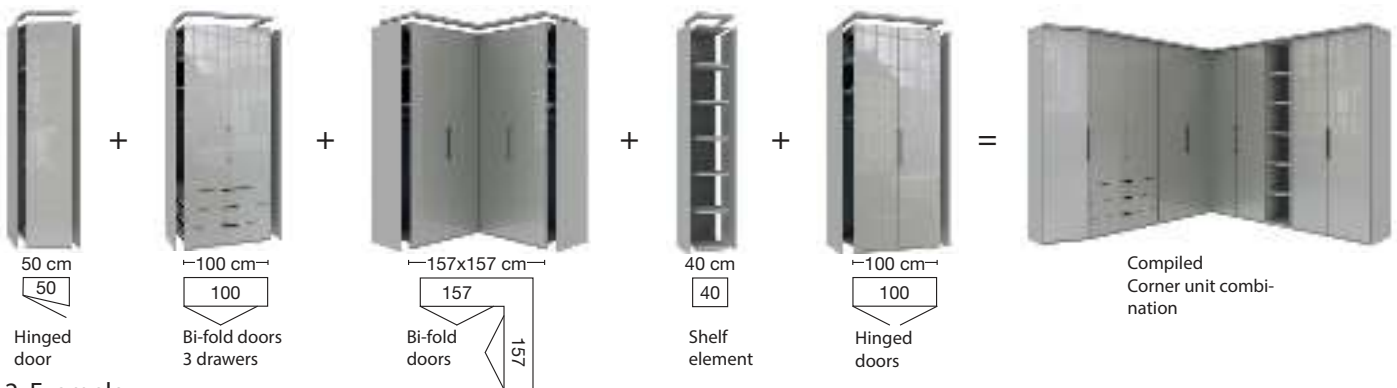

MONACO 1000 + 2000 - Hinged-doors-, Bi-fold-doors-, and Combi wardrobes

Grid width ca. 12.5cm - 2 heights

Wardrobe units with 2 outside panels

MONACO 1000 + 2000 - Wardrobe line ups (individually combined)

1. Example:

2. Example:

The single wardrobes include two end panels each and can get placed beside each other. For wardrobe line-ups, cornices are available. Please order one cornice per robe (lights are available as an option as well; see accessories)