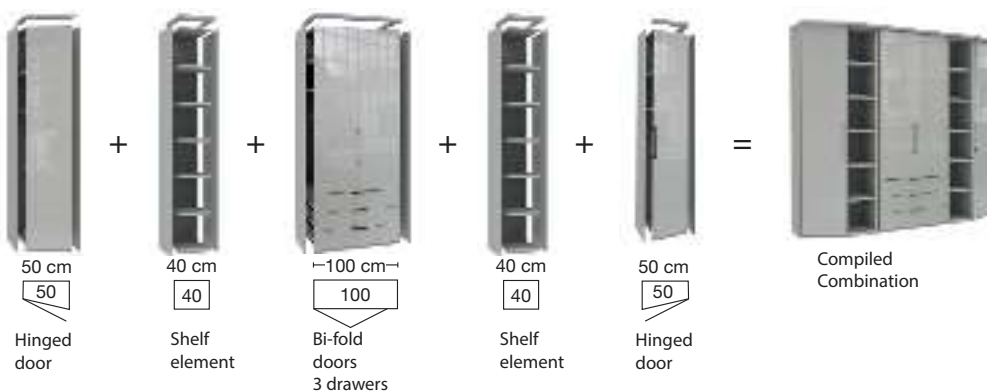

MONACO 1000 + 2000 - Hinged-doors-, Bi-fold-doors-, and Combi wardrobes

Grid width ca. 12.5cm - 2 heights

Wardrobe units with 2 outside panels

MONACO 1000 + 2000 - Wardrobe line ups (individually combined)

1. Example:

2. Example:

The single wardrobes include two end panels each and can get placed beside each other. For wardrobe line-ups, cornices are available. Please order one cornice per robe (lights are available as an option as well; see accessories)