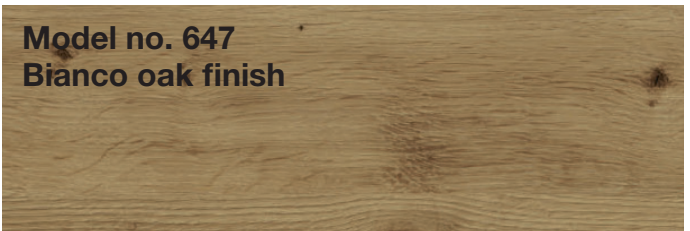

Sales
Promotion

Dakar 2.

Model no. 638
Rustic oak finish

Model no. 647
Bianco oak finish

Model no. 640
Dark rustic oak finish

Model no. 644
Holm oak finish

We reserve the right to color and model deviations or the correction of erroneous information. All measures are approximate cm. All measurements are approximate and in metric cm. We reserve the right to amend technical data and measurements.