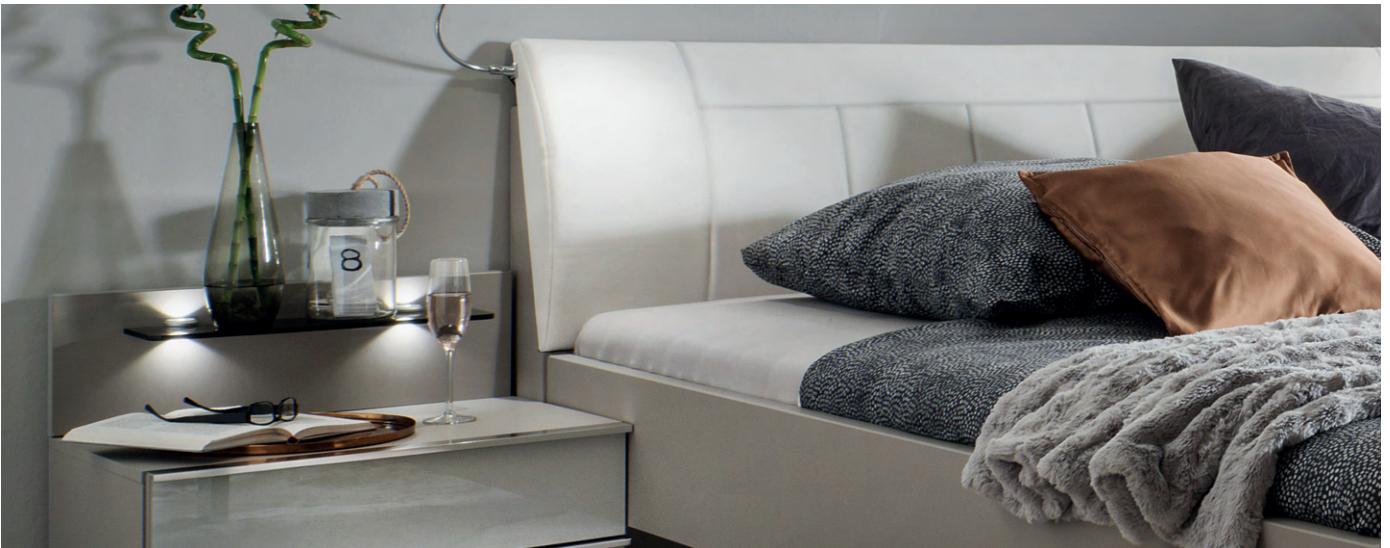

Loft.

V.i.P. by Wiemann

Emission Tested
Tested for Harmful
Substances
Regular Product
Surveillance
www.tuv.com
ID 1111263053

Wardrobes with bi-fold-panorama doors

Interior:

2 shelves, 1 clothes rail per compartment