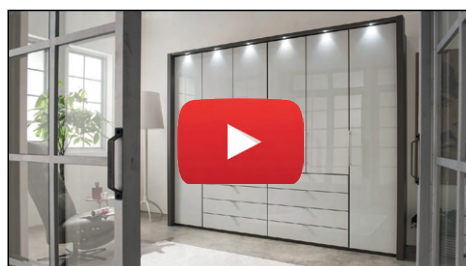

RANGE OVERVIEW

- Bi-fold wardrobes with panoramic opening
- Various wardrobe widths from 50cm to 400cm available
- 2 wardrobe heights: 216 and 236 cm
- Wardrobe fronts either in carcass colour or different glass colours, options to include parsol-bronze mirror doors
- Wardrobe available either with or without drawers
- Doors open up to 95°
- Metal handles
- HDF back walls with 4 metal back wall holders per compartment
- 22mm shelves on metal shelf supports, carry up to 20kg
- Metal hanging rails on metal supports, carry up to 60kg
- All fittings are made metal fittings
- Extended and walk-in corner wardrobes available
- Passepartout frames and cornices available with or without LED lights

- Beds available in different size and different headboard options
- 2 bed side heights: 43 and 48 cm (comfort height)
- Large underbed drawers

- Wide range of occasional furniture available
- Maximum comfort by delivery of pre-assembled occasional furniture
- LED lights upon request

Product video:

furn plan