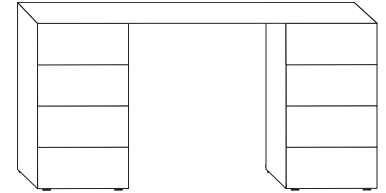

W 80 cm
H 78,4 cm
Art. No. F65

Cover panel
in glass champagne

W 80 cm
H 0,3 cm
Art. No. HG1

Angled feet
for width 80 cm

W 80 cm
H 20,8 cm
Art. No. KF2

=

H 98,1 cm

2. Example - Dressing table W 140 cm with cover panel in carcass colour without lighting:

Chest
Front in glass white
Handle ledge

W 40 cm
H 104 cm
Art. No. 494

+

Chest
Front in glass white
Handle ledge

W 40 cm
H 104 cm
Art. No. 494

+

W 140 cm
H 2,2 cm
Art. No. HB1

=

←40→ ←60*→ ←40→

* Max. distance 80 cm

Bedside cabinet, Width 40 cm

Height-adjustable gliding feet in black (14-20 mm adjustable)

Depth: 43 cm

H1 = 12,4 cm

H2 = 18,8 cm

H3 = 25,2 cm