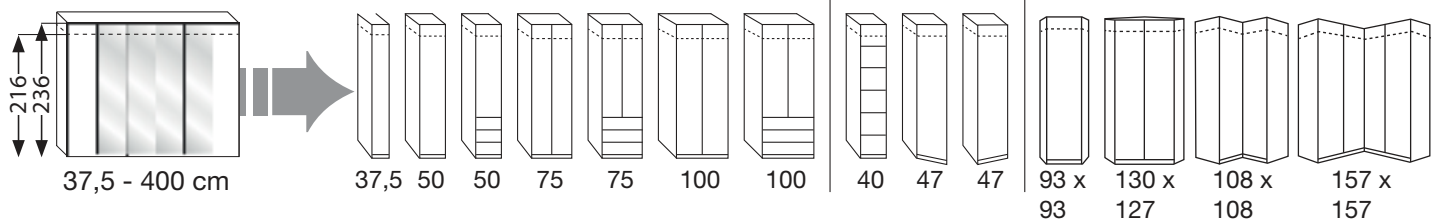

## MONACO 1000 + 2000 - Hinged-doors-, Bi-fold-doors-, and Combi wardrobes

Grid width ca. 12.5cm - 2 heights

Wardrobe units with 2 outside panels