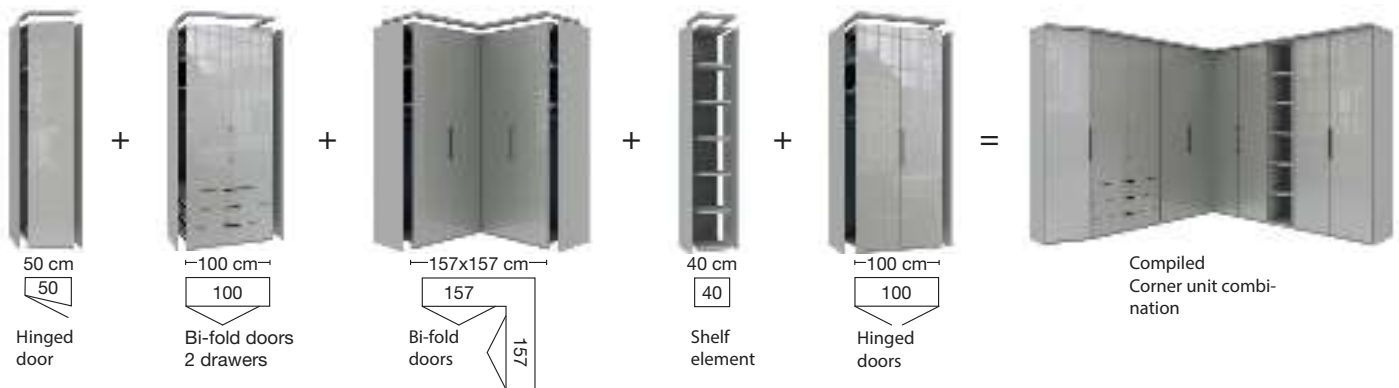

For these free standing wardrobes passepartout frames and cornices are available optionally either with our without lights (see accessories).

## MONACO 1000 + 2000 - Hinged-doors-, Bi-fold-doors-, and Combi wardrobes

Grid width ca. 12.5cm - 2 heights

Wardrobe units with 2 outside panels

## MONACO 1000 + 2000 - Wardrobe line ups (individually combined)

1. Example:

2. Example:

The single wardrobes include two end panels each and can get placed beside each other. For wardrobe line-ups, cornices are available. Please order one cornice per robe (lights are available as an option as well; see accessories)