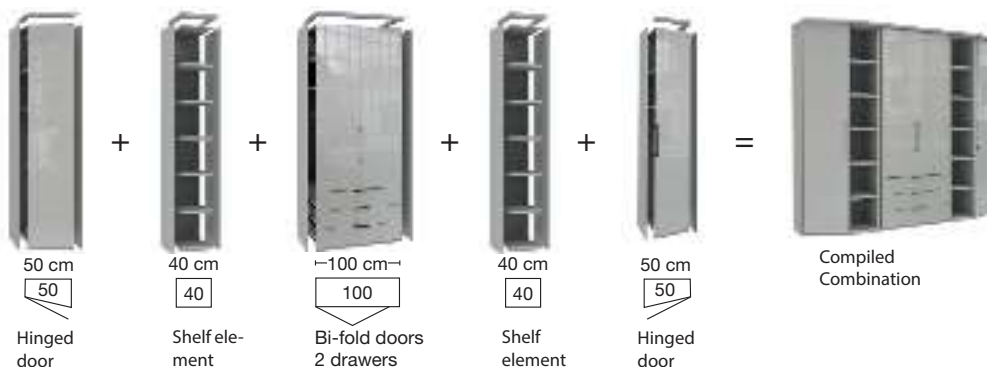

## MONACO 1000 + 2000 - Hinged-doors-, Bi-fold-doors-, and Combi wardrobes

Grid width ca. 12.5cm - 2 heights

Wardrobe units with 2 outside panels

## MONACO 1000 + 2000 - Wardrobe line ups (individually combined)

1. Example:

2. Example:

The single wardrobes include two end panels each and can get placed beside each other. For wardrobe line-ups, cornices are available. Please order one cornice per robe (lights are available as an option as well; see accessories)