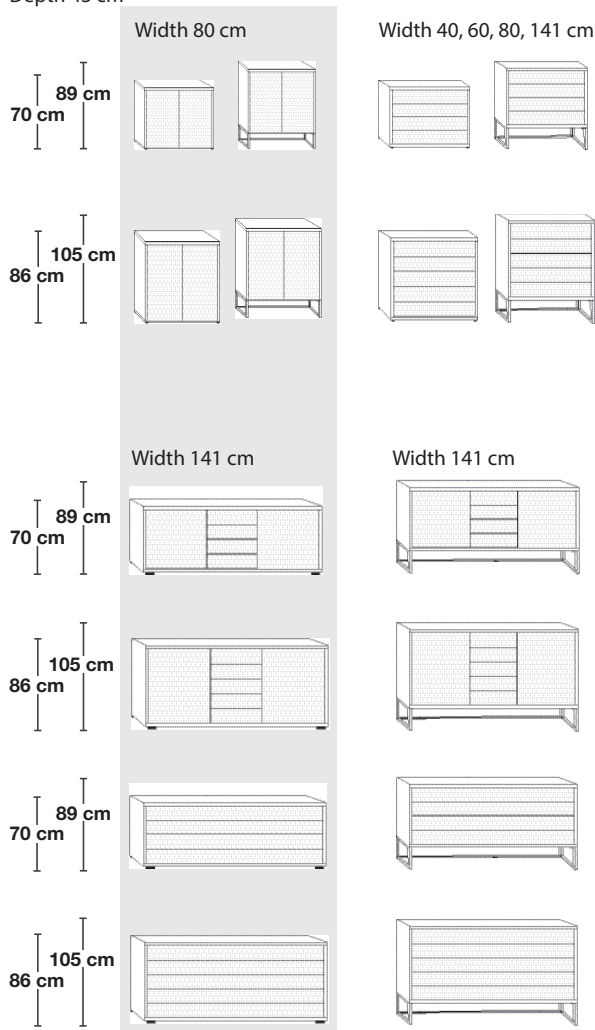

Drawer units, in 4 heights and 4 widths

Depth 43 cm