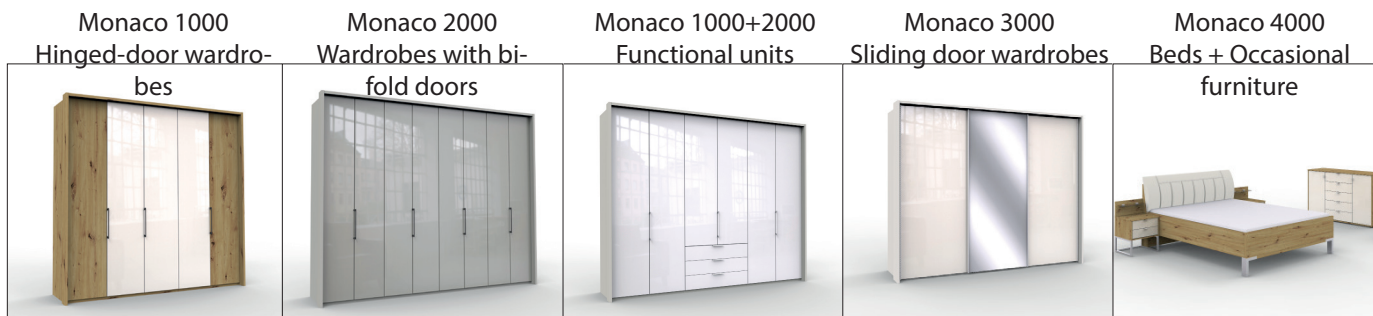

www.tuv.com
ID 1111263053

Wardrobe system Monaco.

V.i.P.
by Wiemann

MONACO 4000 - Beds and Occasional furniture

Beds, in 1 widths for wooden footboard or cushioned headboard

Widths in cm	90	140	150	160	180
Lengths in cm	190	190			
			200	200	200

Headboard height in cm	97
Footboard height in cm	48
Height to bed side top edge Bedside in cm	48

Beds with angled or beveled feet / Wooden headboard with trims in chrome or slate finish (selectable via model number).