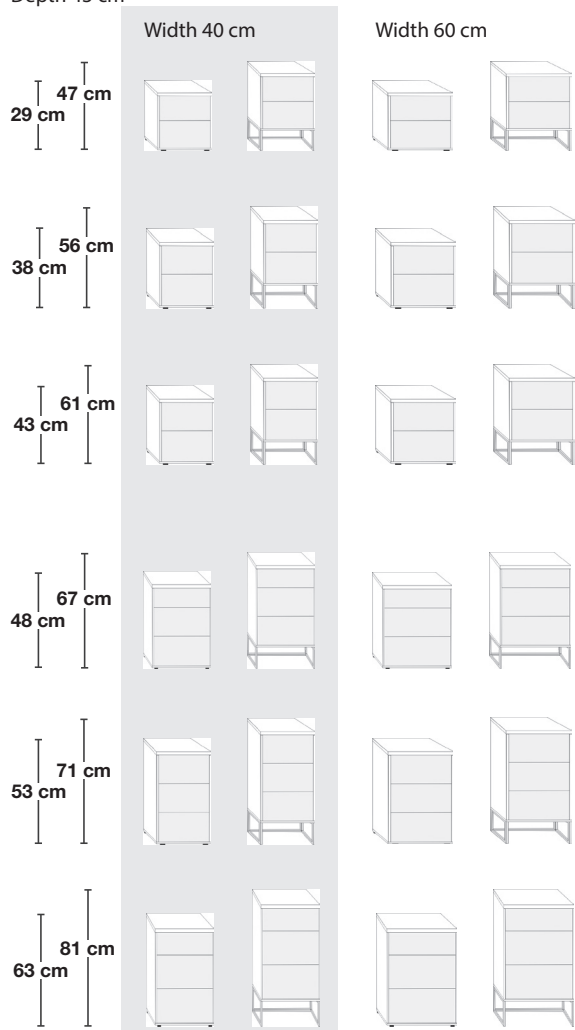

MONACO 4000 - Beds and Occasional furniture

Beds, in 1 widths for wooden footboard or cushioned headboard

Widths in cm	90	140	150	160	180
Lengths in cm	190	190			
			200	200	200

Headboard height in cm	97
Footboard height in cm	48
Height to bed side top edge Bedside in cm	48

Beds with angled or beveled feet / Wooden headboard with trims in chrome or slate finish (selectable via model number).

Bedside cabinets, in 12 heights and 2 widths

Depth 43 cm