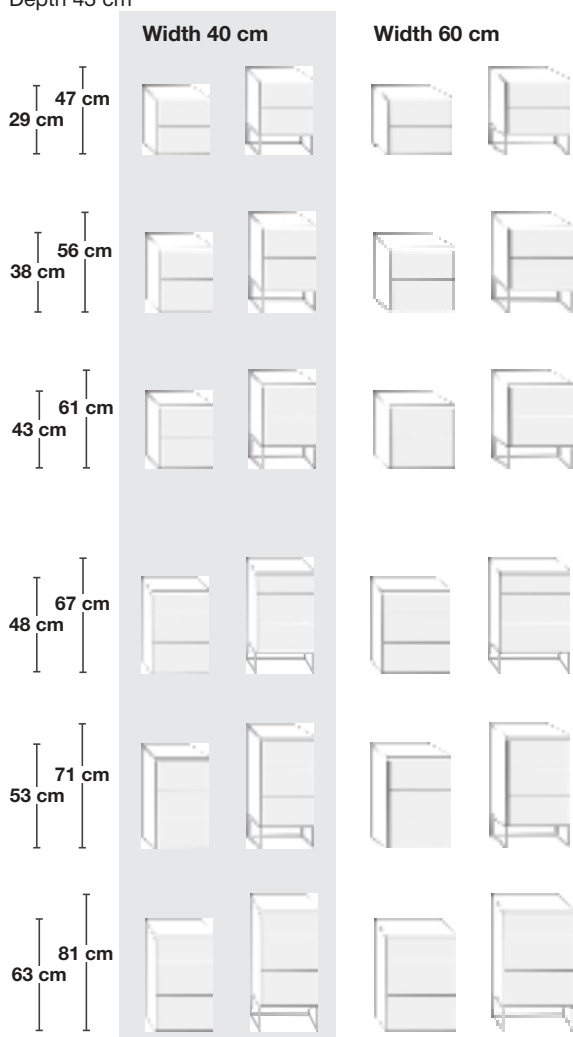

Quito.

V.i.P.
by Wiemann

Beds and occasional furniture

Beds in 4 widths with headboard cushion

Widths in cm	140	160	180	200	Headboard height in cm	97
Lengths in cm	190	190	190	190	Footboard height in cm	48
	200	200	200	200		
	210	210	210	210	Height to bed side top edge	48
	220	220	220	220	Bedside in cm	

Bed with angled feet in chrome or slate

Bedside cabinets, in 12 heights and 2 widths

Depth 43 cm