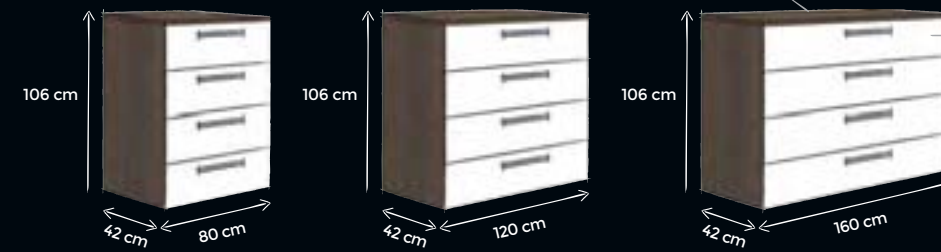

KOMMODEN
CHESTS

- Oberplatte // Top board
- Holzoberplatten // Wooden top boards
- Holzoberplatten mit Licht // Wooden top boards with lighting
- Glasoberplatten (ESG) // Glass top boards (TSC)