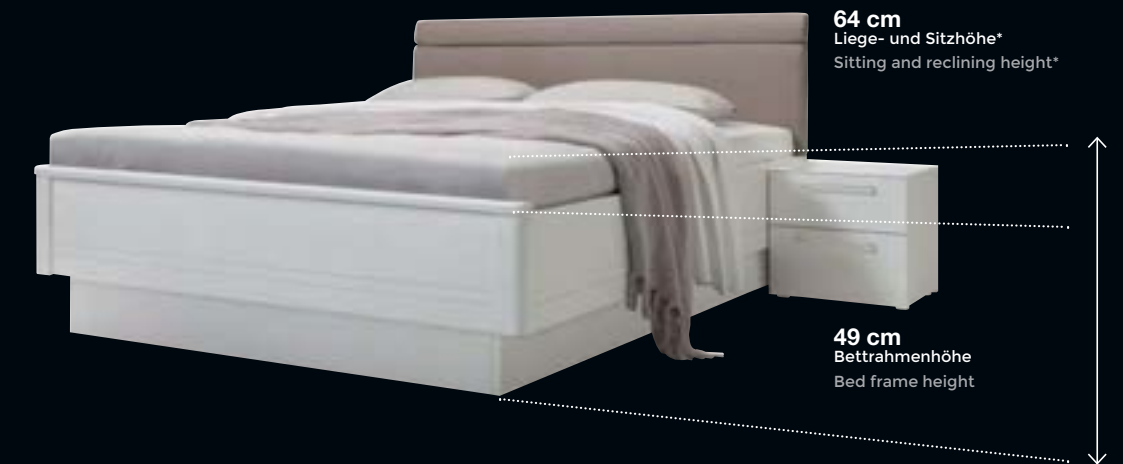

BETTYP 2B
BED TYPE 2B

* Oberste Position der Lattenrosthaltung bei 32 cm + Lattenrosthöhe von 7 cm + Matratzenhöhe von 25 cm = Sitz- und Liegehöhe von 64 cm
* Highest position of the slatted frame mounting at 32 cm + slatted frame height of 7 cm + mattress height of 25 cm = Sitting and reclining height 64 cm

BETTBREITE UND BETTLÄNGE WÄHLEN
SELECT BED WIDTH AND LENGTH

BREITE WIDTH	90 cm	100 cm	120 cm	140 cm	160 cm	180 cm	200 cm
LÄNGE LENGTH							
210 cm	•	•	•	•	•	•	•
220 cm	•	•	•	•	•	•	•

* Bettbreite 150 cm nur in UK erhältlich // * Bed width 150 cm only available in UK