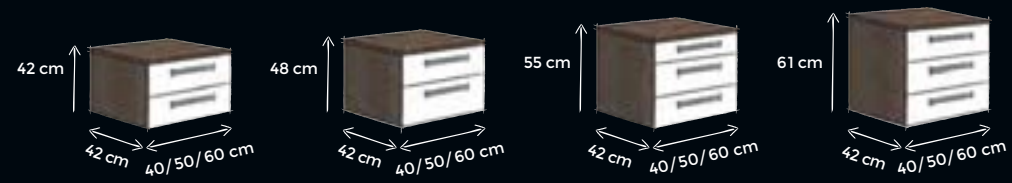

CONCEPT ME
CONCEPT ME

700 – DIE SIDEBARDS, KOMMODEN & NACHTSCHRÄNKE
700 – CHESTS OF DRAWERS & BEDSIDE CHESTS

NACHTSCHRÄNKE
BEDSIDE CHESTS