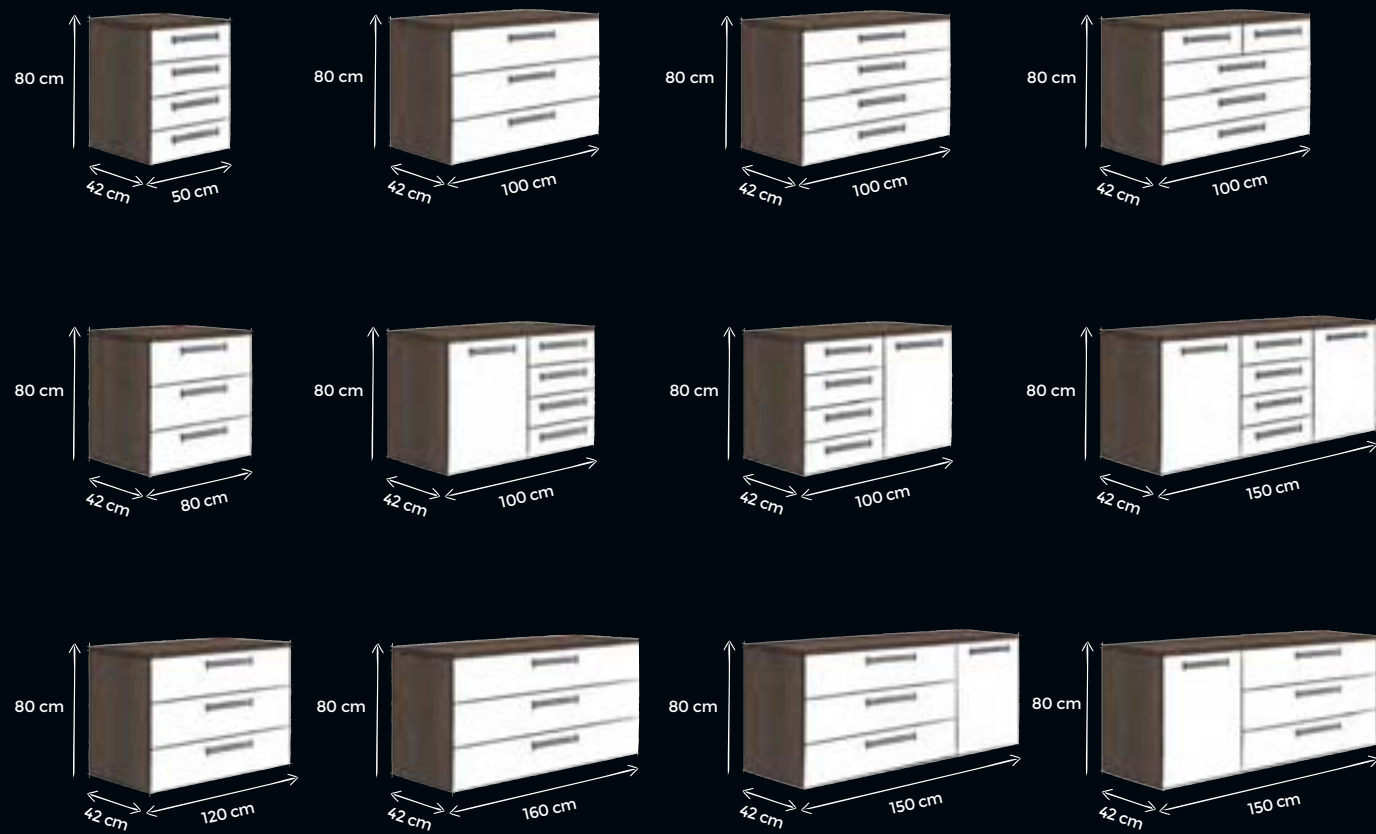

KOMMODEN
CHESTS