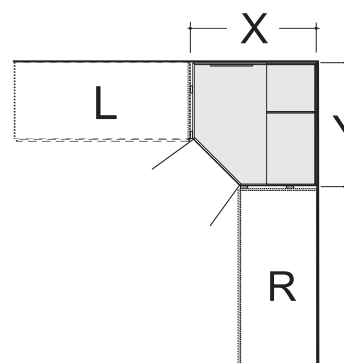

Wardrobe Side L	Wardrobe Side R	Required space for walk-in corner unit
Hinged-door - Combi wardrobe from EASTSIDE range	Sliding-door wardrobe, 2-4 doors	X = 134,4 cm Y = 126,9 cm
Sliding-door wardrobe, 2 doors	Hinged-door - Combi wardrobe from EASTSIDE range	X = 130,6 cm Y = 134,2 cm
Sliding-door wardrobe, 3-4 doors	Hinged-door - Combi wardrobe from EASTSIDE range	X = 130,6 cm Y = 131,2 cm
Sliding-door wardrobe, 2 doors	Sliding-door wardrobe, 2-4 doors	X = 135,6 cm Y = 135,4 cm
Sliding-door wardrobe, 3-4 doors	Sliding-door wardrobe, 2-4 doors	X = 135,6 cm Y = 132,4 cm