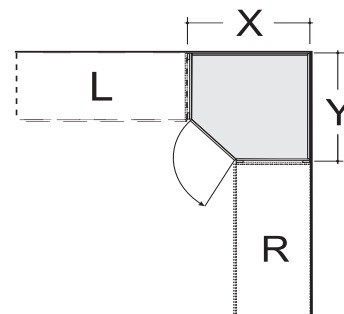

Size over view for corner robe

Due to different depth dimensions
there are different space requirements:

Wardrobe Side L	Wardrobe Side R	Required space for extended corner unit
Hinged-door - Combi wardrobe from EASTSIDE range	Sliding-door wardrobe, 2-4 doors	X = 98,0 cm Y = 94,2 cm
Sliding-door wardrobe, 2 doors	Hinged-door - Combi wardrobe from EASTSIDE range	X = 94,2 cm Y = 101,0 cm
Sliding-door wardrobe, 3-4 doors	Hinged-door - Combi wardrobe from EASTSIDE range	X = 94,2 cm Y = 98,0 cm
Sliding-door wardrobe, 2 doors	Sliding-door wardrobe, 2-4 doors	X = 99,2 cm Y = 102,2 cm
Sliding-door wardrobe, 3-4 doors	Sliding-door wardrobe, 2-4 doors	X = 99,2 cm Y = 99,2 cm