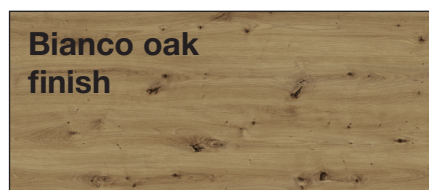

Highlights cross-trim: