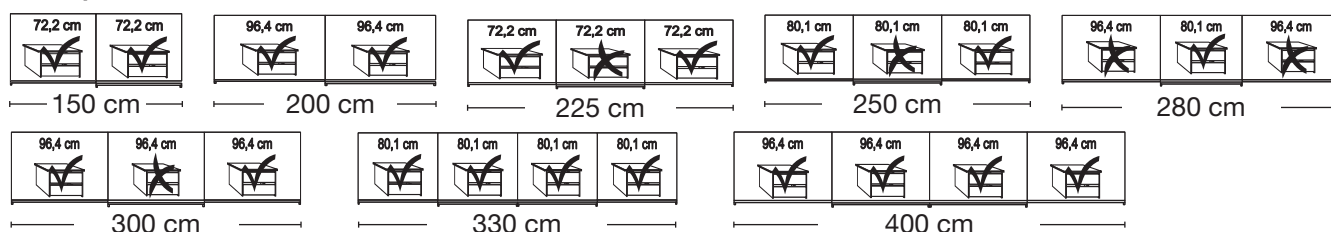

Westside 2.

Independent / incl. HDI

RETAIL PRICE LIST

valid

01.03.2023-31.08.2023

V.i.P.
by Wiemann

Sliding-door wardrobes, Height 217 cm
without cornice

Interior:

2 adjustable shelves, 1 clothes rail

Description	Dimensions cm		Front with 2 panels		Front with 5 panels			
	W	D	Art. no.	GBP	Art. no.	GBP		
Glass doors in pebble grey and crystal mirrored doors	2 doors	1 mirrored door left	150	67	393	1863,-	413	1863,-
	2 doors	1 mirrored door right	150	67	394	1863,-	414	1863,-
	2 doors	1 mirrored door left	200	67	395	1998,-	415	1998,-
	2 doors	1 mirrored door right	200	67	396	1998,-	416	1998,-
	3 doors	1 centre mirrored door	225	67	397	2300,-	417	2300,-
	3 doors	1 centre mirrored door	250	67	398	2408,-	418	2408,-
	3 doors	1 centre mirrored door	280	67	399	2560,-	419	2560,-
	3 doors	1 centre mirrored door	300	67	400	2668,-	420	2668,-
- with synchronous opening	4 doors	2 centre mirrored doors	330	67	401	3375,-	421	3375,-
	4 doors	2 centre mirrored doors	400	67	402	3705,-	422	3705,-

Plinth partition