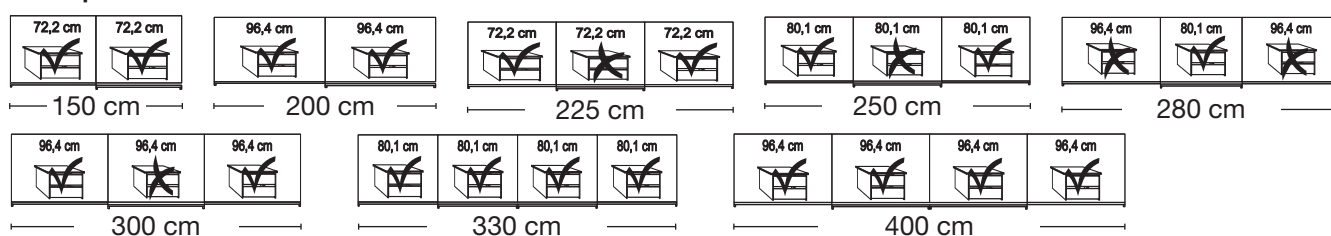

Westside 2.

Independent / incl. HDI

RETAIL PRICE LIST

valid

01.03.2023-31.08.2023

V.i.P.
by Wiemann

Sliding-door wardrobes, Height 236 cm without cornice

Interior:

2 adjustable shelves, 1 clothes rail

Description	Dimensions cm		Front with 2 panels		Front with 5 panels			
	W	D	Art. no.	GBP	Art. no.	GBP		
Glass doors in pebble grey and crystal mirrored doors	2 doors	1 mirrored door left	150	67	833	1998,-	853	1820,-
	2 doors	1 mirrored door right	150	67	834	1998,-	854	1820,-
	2 doors	1 mirrored door left	200	67	835	2145,-	855	2145,-
	2 doors	1 mirrored door right	200	67	836	2145,-	856	2145,-
	3 doors	1 centre mirrored door	225	67	837	2510,-	857	2510,-
	3 doors	1 centre mirrored door	250	67	838	2610,-	858	2610,-
	3 doors	1 centre mirrored door	280	67	839	2740,-	859	2740,-
	3 doors	1 centre mirrored door	300	67	840	2850,-	860	2850,-
- with synchronous opening	4 doors	2 centre mirrored doors	330	67	841	3660,-	861	3660,-
	4 doors	2 centre mirrored doors	400	67	842	3973,-	862	3973,-

Plinth partition