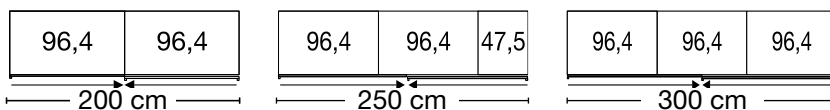

Sliding-door wardrobes, 2 doors without cornice

Interior:

2 adjustable shelves, 1 clothes rail

Description	Dimensions cm		Height 216 cm		Height 236 cm	
	W	D	Art. no.	GBP	Art. no.	GBP
Front in matt glass white	200	67	821	2083,-	830	2170,-
	250	67	822	2415,-	831	2538,-
	300	67	823	2735,-	832	2868,-
Front in matt glass white, Mirrored door left	200	67	824	1948,-	834	2035,-
	250	67	825	2248,-	835	2335,-
	300	67	826	2535,-	836	2668,-
Front in matt glass white, Mirrored door right	200	67	827	1948,-	838	2035,-
	250	67	828	2248,-	839	2335,-
	300	67	829	2535,-	840	2668,-

Plinth partition