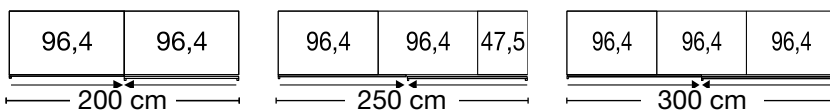

Sliding-door wardrobes, 2 doors without cornice

Interior:

2 adjustable shelves, 1 clothes rail

Description	Dimensions cm		Height 216 cm		Height 236 cm	
	W	D	Art. no.	GBP	Art. no.	GBP
Front in matt glass pebble grey	200	67	842	2083,-	851	2170,-
	250	67	843	2415,-	852	2538,-
	300	67	844	2735,-	853	2868,-
Front in matt glass pebble grey, Mirrored door left	200	67	845	1948,-	855	2035,-
	250	67	846	2248,-	856	2335,-
	300	67	847	2535,-	857	2668,-
Front in matt glass pebble grey, Mirrored door right	200	67	848	1948,-	859	2035,-
	250	67	849	2248,-	860	2335,-
	300	67	850	2535,-	861	2668,-

Plinth partition