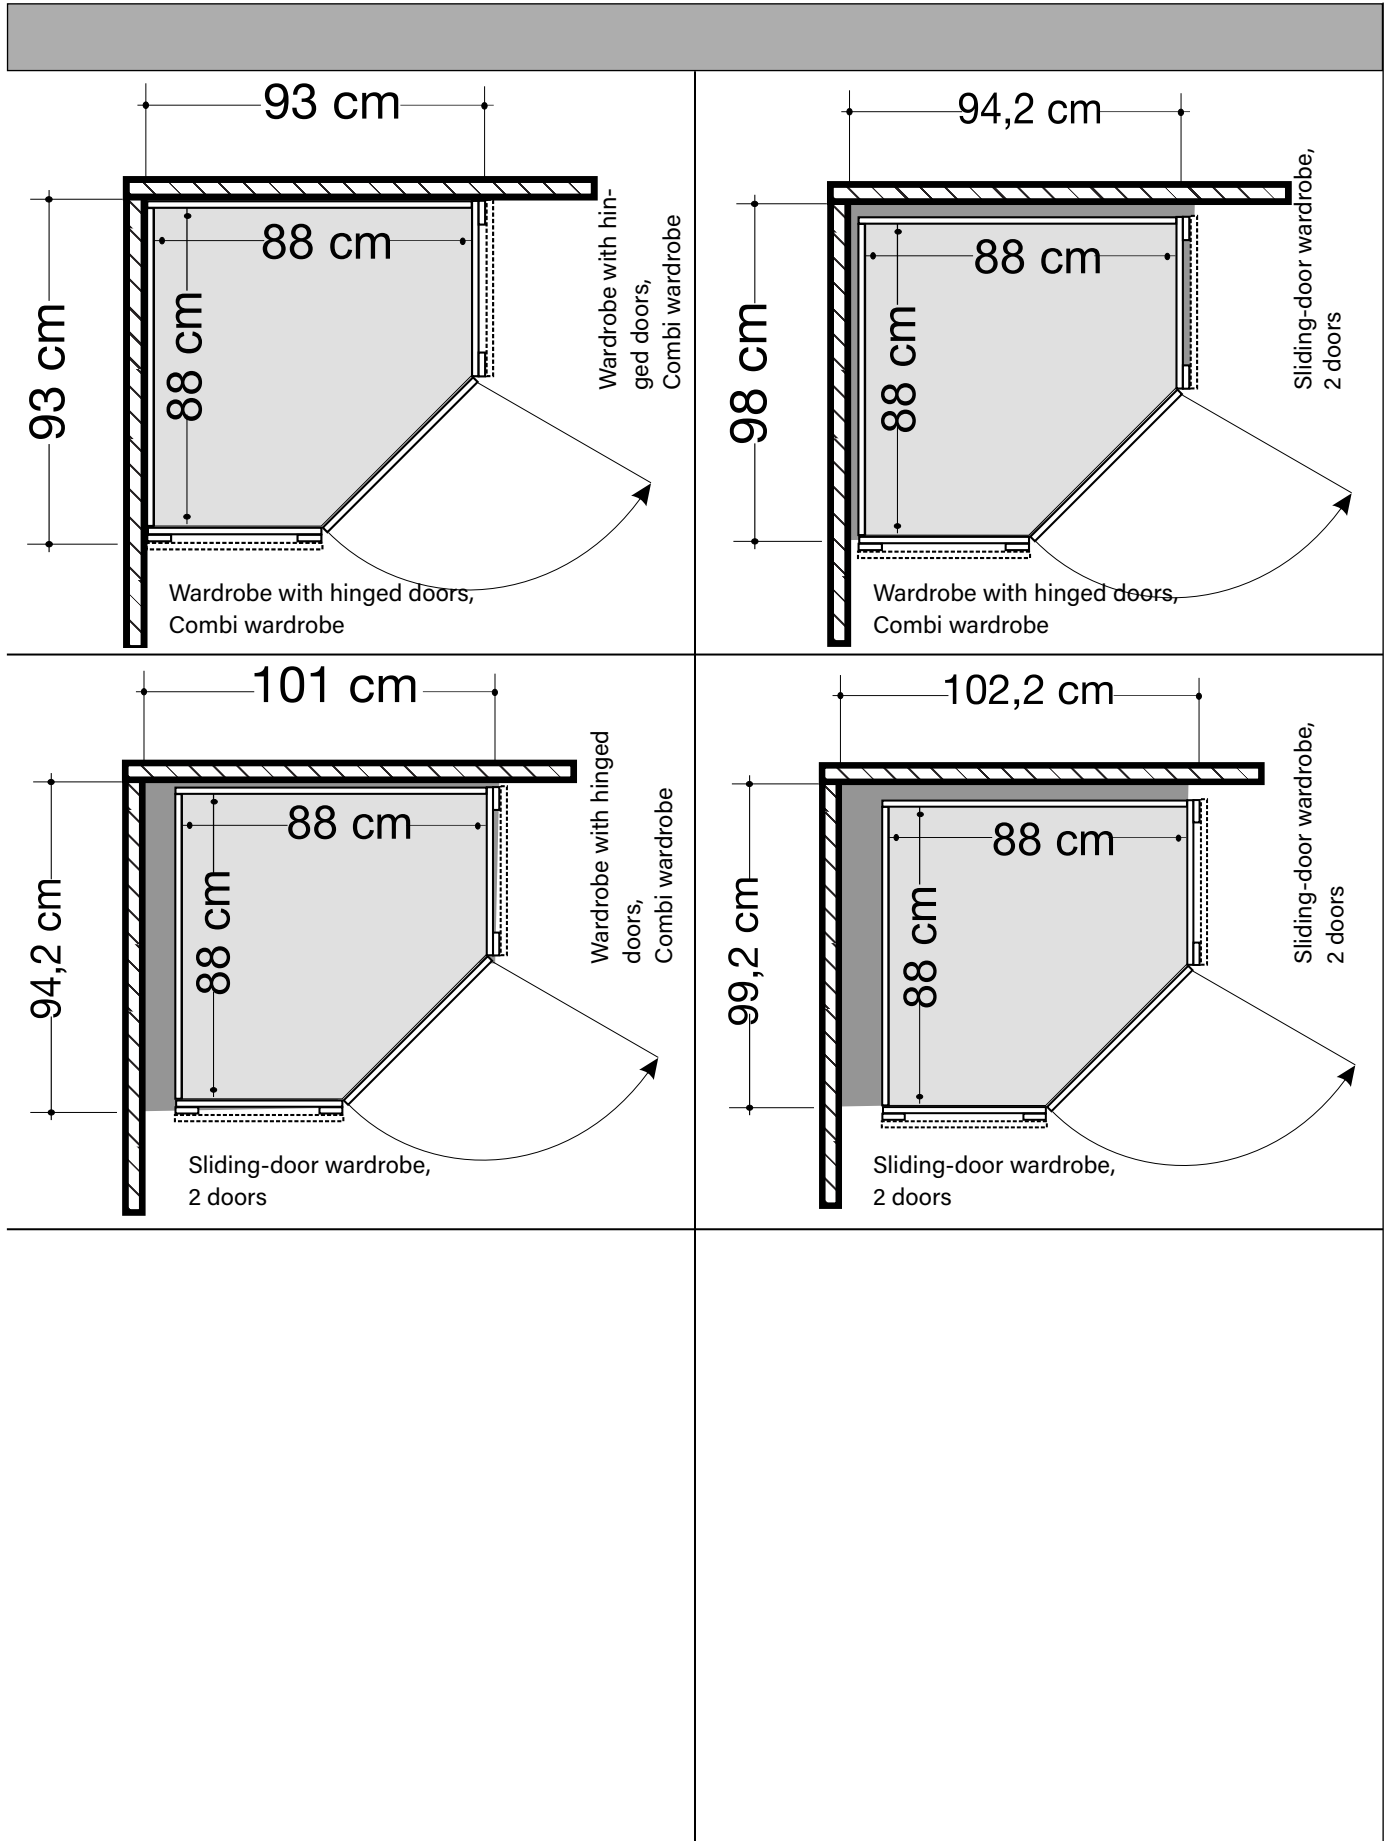

Corner units

Description	Dimensions		Height 216 cm		Height 236 cm	
	W	D	Art. no.	GBP	Art. no.	GBP
Extended corner unit Door hinged right: - Front in carcass colour - Front matt glass white - Front matt glass pebble grey - Front crystal mirror	93	93	130	1010,-	136	1045,-
	93	93	131	1143,-	137	1178,-
	93	93	132	1143,-	138	1178,-
	93	93	133	1078,-	139	1110,-
Door hinged left: - Front in carcass colour - Front matt glass white - Front matt glass pebble grey - Front crystal mirror	93	93	141	1010,-	146	1045,-
	93	93	142	1143,-	147	1178,-
	93	93	143	1143,-	148	1178,-
	93	93	144	1078,-	149	1110,-
Interior: 2 adjustable shelves, 1 clothes rail						
End panel for extended and walk-in corner unit, can be used on right and left	56	1,5	160	128,-	165	130,-
	Required with a final extended corner unit. If a corner unit stands separately, 2 outer sides are required.					

Glasgow.

Size over view for corner robe

Please note due to variable depth dimensions on hinged and slider robes dissimilar spaces will be needed