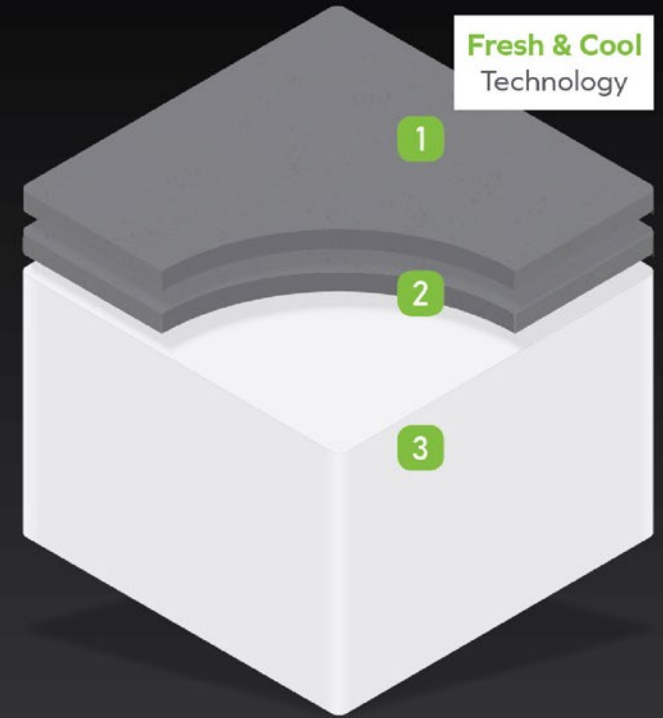

MLILY®

GLOBAL PARTNER OF MANCHESTER UNITED

Inspired
An MLILY Collection

Fresh & Cool
Technology

ONLINE COLLECTION
BAMBOO REFRESH
400

- 1 Quilted BambuCool Memory Foam.** A plush layer of our Quilted BambuCool Memory Foam helps regulate body temperature and relieve pressure by distributing your body weight, leaving you to wake feeling refreshed and rejuvenated. 2 cm
- 2 BambuCool Memory Foam.** An additional layer of our innovative BambuCool Memory Foam enhances the pressure relieving qualities of this mattress, helping to align your spine to relieve any stress and tension that has built up during the day. 2 cm
- 3 Core Support Foam.** A generous layer of our Core Support foam gives you the confidence to know that your body will have complete support from the moment you lay down, to the moment you wake up. 18 cm

M-Core
Support

Fresh & Cool
Technology

- 1 Quilted BambuCool Memory Foam.** A plush layer of our Quilted BambuCool Memory Foam helps regulate body temperature and relieve pressure by distributing your body weight, leaving you to wake feeling refreshed and rejuvenated. 2 cm
- 2 Flex-Refresh Comfort Foam.** A layer of Flex-Refresh Comfort Foam absorbs the energy released from your body to enable you to have a deeper, more regenerative sleep. 3 cm
- 3 800 L-Series Pocket Springs.** L-Series Pocket Springs sit at the core of the mattress to provide a layer of comfort and support for your body. 14 cm
- 4 Aero-Flex Support Border.** Our aerodynamic Support Border allows air to circulate through the core of the mattress, enhancing its temperature regulating qualities. The border also gives edge to edge support to your body, further enhancing the comfort level of this mattress.
- 5 M-Core Support Foam.** Our M-Core Support Foam provides a supportive base to have a better night's sleep. 3 cm