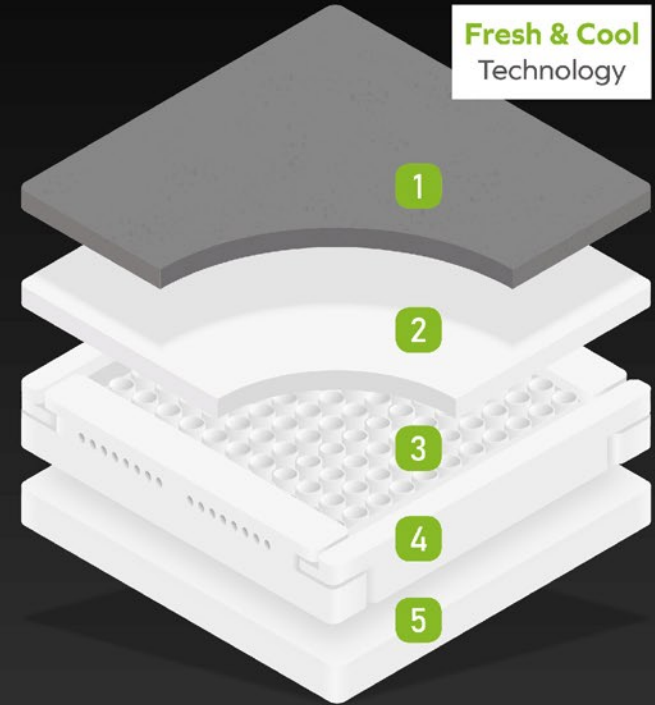

ONLINE COLLECTION

BAMBOO REFRESH 1200

Comfort
Foam

Pocket
Springs

Aero-Flex
Border

M-Core
Support

- 1 Quilted BambuCool Memory Foam.** A plush layer of our Quilted BambuCool Memory Foam helps regulate body temperature and relieve pressure by distributing your body weight, leaving you to wake feeling refreshed and rejuvenated. 2 cm
- 2 Flex-Refresh Comfort Foam.** A layer of Flex-Refresh Comfort Foam absorbs the energy released from your body to enable you to have a deeper, more regenerative sleep. 2 cm
- 3 1200 L-Series Pocket Springs.** 1200 L-Series Pocket Springs sit at the core of the mattress to provide an added layer of comfort and support for your body. 16 cm
- 4 Aero-Flex Support Border.** Our aerodynamic Support Border allows air to circulate through the core of the mattress, enhancing its temperature regulating qualities. The border also gives edge to edge support to your body, further enhancing the comfort level of this mattress.
- 5 M-Core Support Foam.** Our M-Core Support Foam provides a supportive base to have a better night's sleep. 4 cm