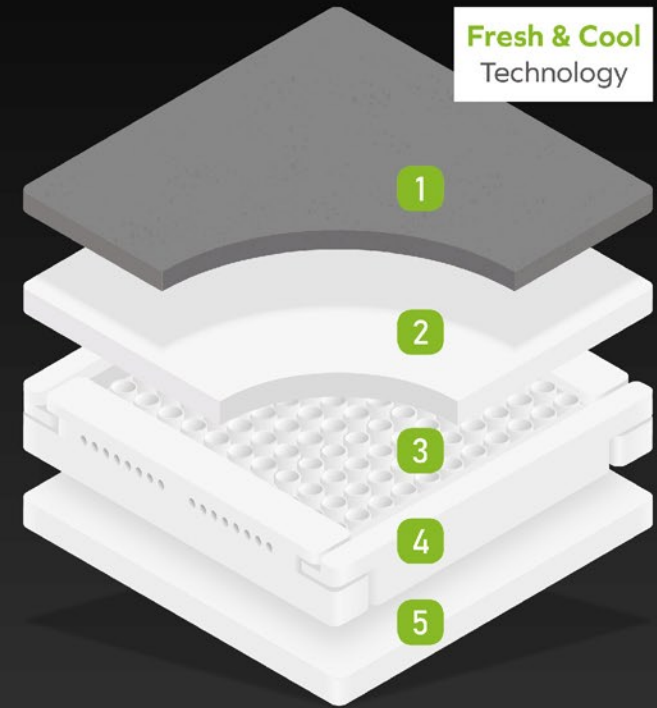

Firm Pocket
Springs

Aero-Flex
Border

M-Core
Support

Fresh & Cool
Technology

- 1 Quilted BambuCool Memory Foam.** A plush layer of our Quilted BambuCool Memory Foam helps regulate body temperature and relieve pressure by distributing your body weight, leaving you to wake feeling refreshed and rejuvenated. 2 cm
- 2 Firm-Flex Comfort Foam.** A plush layer of Firm-Flex Comfort Foam gives enhanced support and relieves pressure points to aid blood circulation and help you have a refreshing night's sleep. 3 cm
- 3 800 Firm Series Pocket Springs.** 800 Firm Series Pocket Springs further enhance the performance of this mattress with a firm layer of support. 14 cm
- 4 Aero-Flex Support Border.** Our aerodynamic Support Border allows air to circulate through the core of the mattress, enhancing its temperature regulating qualities. The border also gives edge to edge support to your body, further enhancing the comfort level of this mattress.
- 5 M-Core Support Foam.** Our M-Core Support Foam provides a supportive base to have a better night's sleep. 3 cm