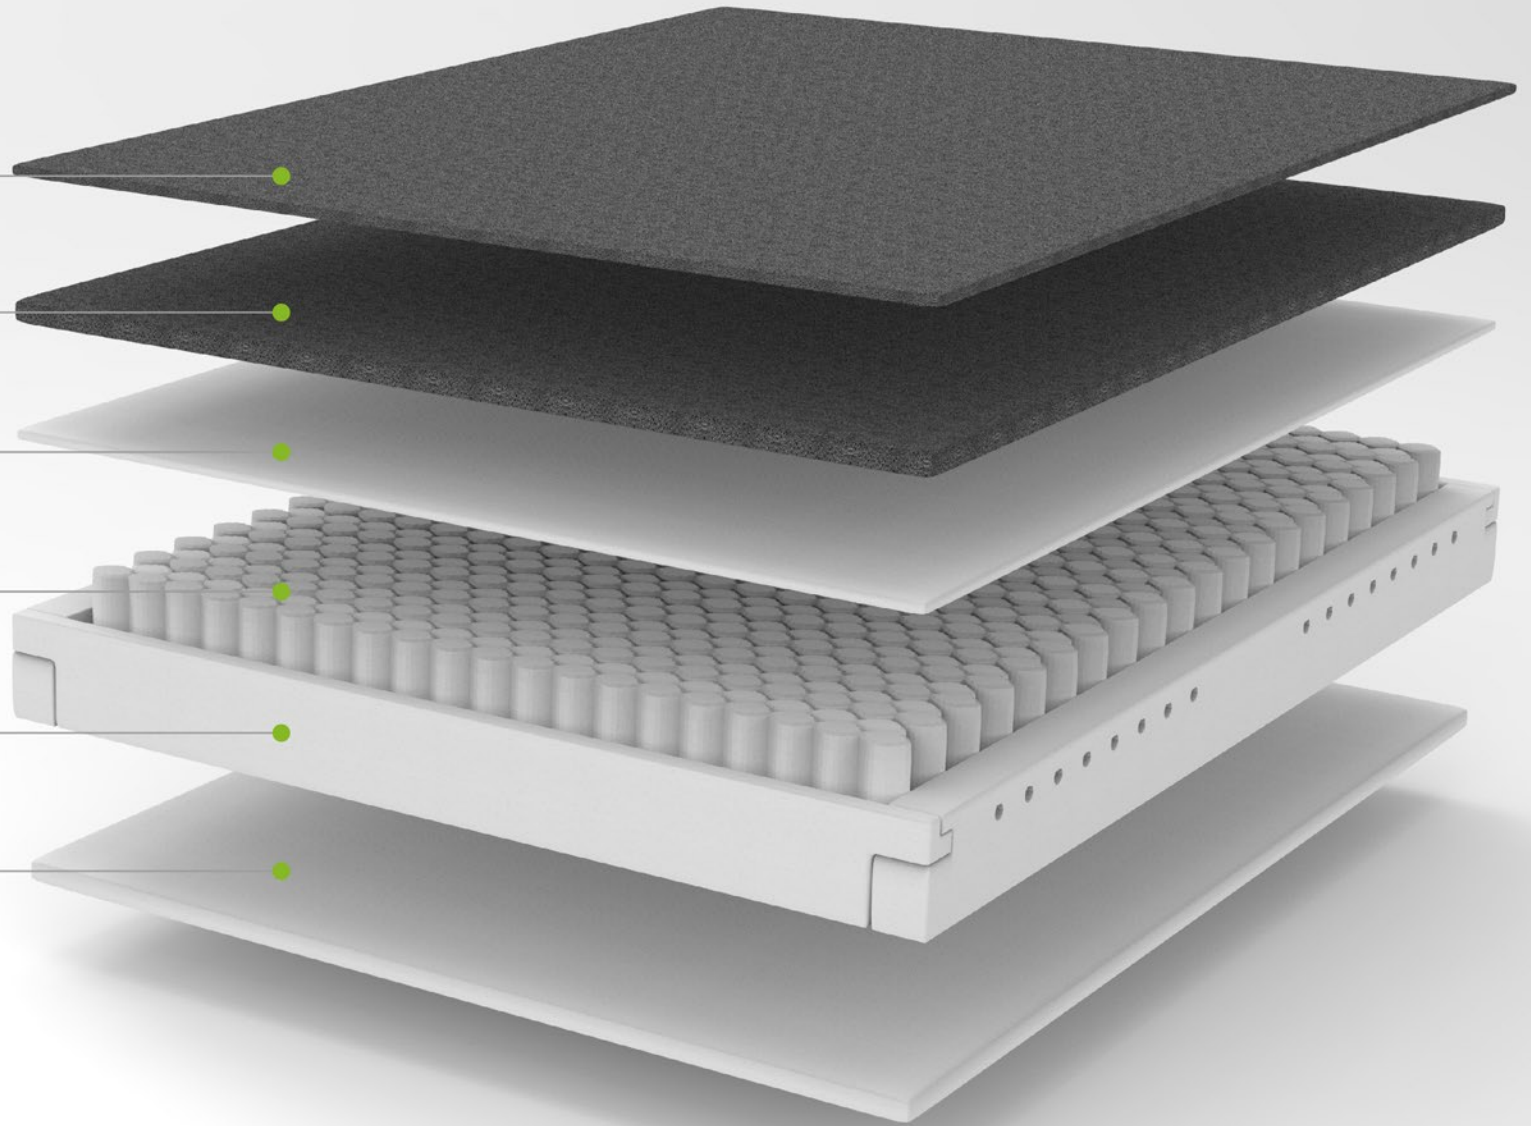

BAMBOO REFRESH

ONLINE COLLECTION

MLILY®

Quilted BambuCool Memory Foam.

BambuCool Memory Foam.

Flex-Refresh Comfort Foam.

1500 L-Series Pocket Springs.

Aero-Flex Support Border.

M-Core Support Foam.

Inspired
An MLILY Collection