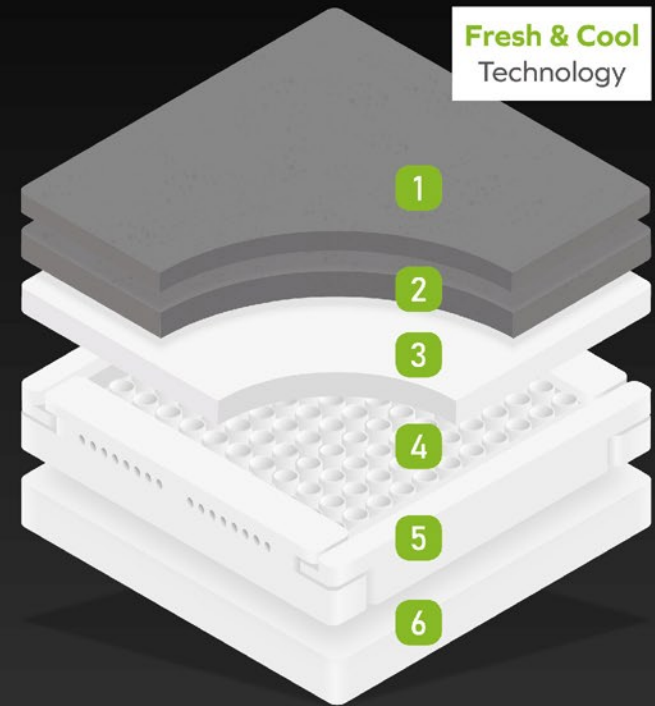

- 1 Quilted BambuCool Memory Foam.** A plush layer of our Quilted BambuCool Memory Foam helps regulate body temperature and relieve pressure by distributing your body weight, leaving you to wake feeling refreshed and rejuvenated. 2 cm
- 2 BambuCool Memory Foam.** An additional layer of our innovative BambuCool Memory Foam further enhances the premium quality of this mattress with its antimicrobial properties, giving you a cleaner, healthier sleep. 3 cm
- 3 Firm-Flex Comfort Foam.** A plush layer of Firm-Flex Comfort Foam gives enhanced support and relieves pressure points to aid blood circulation and help you have a refreshing night's sleep. 3 cm
- 4 1500 Firm Series Pocket Springs.** 1500 Firm Series Pocket Springs further enhance the performance of this mattress with a firm layer of support. 14 cm
- 5 Aero-Flex Support Border.** Our aerodynamic Support Border allows air to circulate through the core of the mattress, enhancing its temperature regulating qualities. The border also gives edge to edge support to your body, further enhancing the comfort level of this mattress.
- 6 M-Core Support Foam.** A generous base layer of our M-Core Support Foam further enhances the level of support and comfort to your body. 5 cm