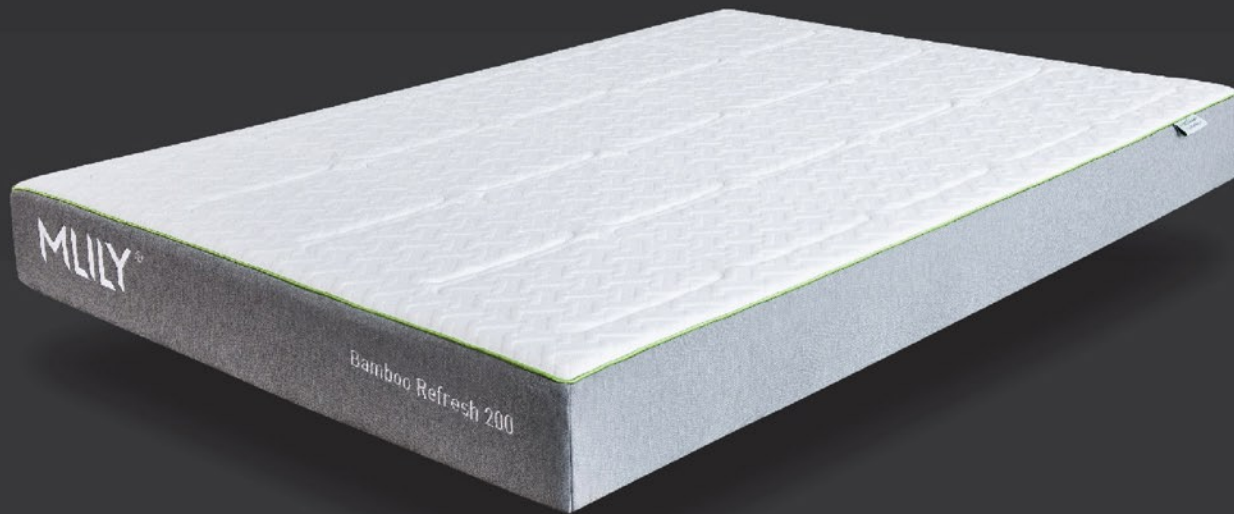

MLILY®

WWW.MLILY.UK

Fresh & Cool
Technology

Inspired
An **MLILY** Collection

BambuCool
Memory Foam

Fresh & Cool
Technology

ONLINE COLLECTION
BAMBOO REFRESH
200

- 1 Quilted BambuCool Memory Foam.** A plush layer of our Quilted BambuCool Memory Foam helps regulate body temperature and relieve pressure by distributing your body weight, leaving you to wake feeling refreshed and rejuvenated. 2 cm
- 2 Core Support Foam.** A generous layer of our Core Support Foam gives you the confidence to know that your body will be fully supported from the moment you lay down, to the moment you wake up. 16 cm

MLILY®

GLOBAL PARTNER OF MANCHESTER UNITED

Inspired
An MLILY Collection

Fresh & Cool
Technology

ONLINE COLLECTION
BAMBOO REFRESH
400

- 1 Quilted BambuCool Memory Foam.** A plush layer of our Quilted BambuCool Memory Foam helps regulate body temperature and relieve pressure by distributing your body weight, leaving you to wake feeling refreshed and rejuvenated. 2 cm
- 2 BambuCool Memory Foam.** An additional layer of our innovative BambuCool Memory Foam enhances the pressure relieving qualities of this mattress, helping to align your spine to relieve any stress and tension that has built up during the day. 2 cm
- 3 Core Support Foam.** A generous layer of our Core Support foam gives you the confidence to know that your body will have complete support from the moment you lay down, to the moment you wake up. 18 cm