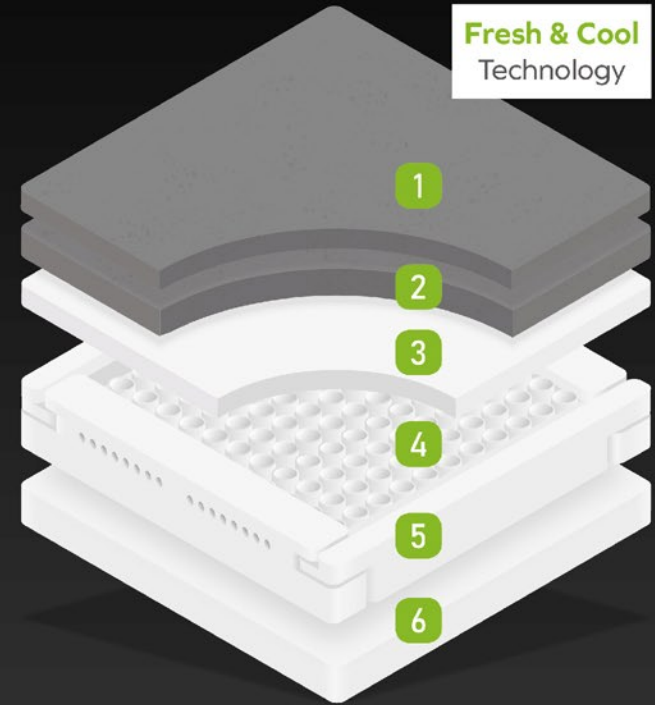

Inspired
An **MLILY** Collection

BambuCool
Memory Foam

ONLINE COLLECTION
BAMBOO REFRESH
1500

Comfort
Foam

Pocket
Springs

Aero-Flex
Border

M-Core
Support

Fresh & Cool
Technology

1. **1 Quilted BambuCool Memory Foam.** A plush layer of our Quilted BambuCool Memory Foam helps regulate body temperature and relieve pressure by distributing your body weight, leaving you to wake feeling refreshed and rejuvenated. 2 cm
2. **2 BambuCool Memory Foam.** A second layer of our innovative Mlily BambuCool Memory Foam further enhances the premium quality of this mattress with its antimicrobial properties, giving you a cleaner, healthier sleep. 3 cm
3. **3 Flex-Refresh Comfort Foam.** A layer of Flex-Refresh Comfort Foam absorbs the energy released from your body to enable you to have a deeper, more regenerative sleep. 2 cm
4. **4 1500 L-Series Pocket Springs.** 1500 L-Series Pocket Springs sit at the core of the mattress to provide an added layer of comfort and support for your body. 16 cm
5. **5 Aero-Flex Support Border.** Our aerodynamic Support Border allows air to circulate through the core of the mattress, enhancing its temperature regulating qualities. The border also gives edge to edge support to your body, further enhancing the comfort level of this mattress.
6. **6 M-Core Support Foam.** Our M-Core Support Foam provides a supportive base to have a better night's sleep. 4 cm

MLILY®

GLOBAL PARTNER OF MANCHESTER UNITED