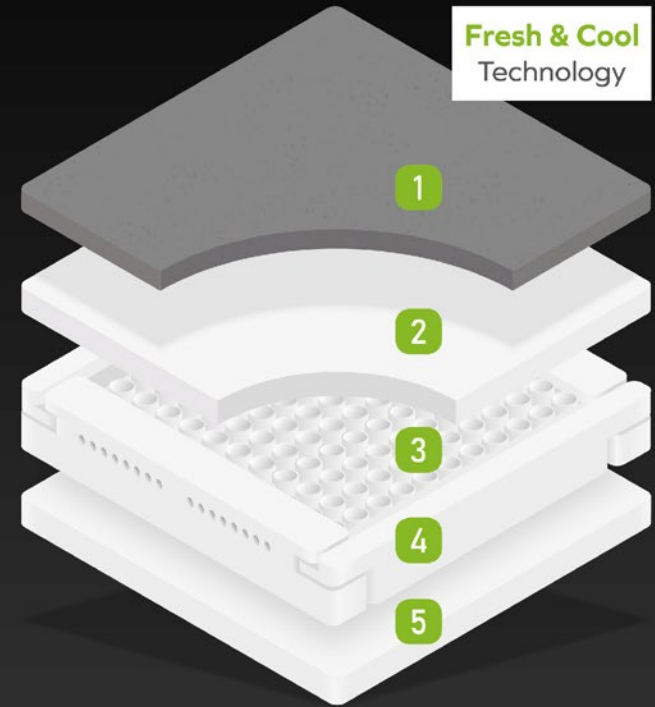

MLILY®

GLOBAL PARTNER OF MANCHESTER UNITED

Inspired
An MLILY Collection

Fresh & Cool
Technology

ONLINE COLLECTION
BAMBOO REFRESH
400

- 1 Quilted BambuCool Memory Foam.** A plush layer of our Quilted BambuCool Memory Foam helps regulate body temperature and relieve pressure by distributing your body weight, leaving you to wake feeling refreshed and rejuvenated. 2 cm
- 2 BambuCool Memory Foam.** An additional layer of our innovative BambuCool Memory Foam enhances the pressure relieving qualities of this mattress, helping to align your spine to relieve any stress and tension that has built up during the day. 2 cm
- 3 Core Support Foam.** A generous layer of our Core Support foam gives you the confidence to know that your body will have complete support from the moment you lay down, to the moment you wake up. 18 cm

M-Core
Support

Fresh & Cool
Technology

- 1 Quilted BambuCool Memory Foam.** A plush layer of our Quilted BambuCool Memory Foam helps regulate body temperature and relieve pressure by distributing your body weight, leaving you to wake feeling refreshed and rejuvenated. 2 cm
- 2 Flex-Refresh Comfort Foam.** A layer of Flex-Refresh Comfort Foam absorbs the energy released from your body to enable you to have a deeper, more regenerative sleep. 3 cm
- 3 800 L-Series Pocket Springs.** L-Series Pocket Springs sit at the core of the mattress to provide a layer of comfort and support for your body. 14 cm
- 4 Aero-Flex Support Border.** Our aerodynamic Support Border allows air to circulate through the core of the mattress, enhancing its temperature regulating qualities. The border also gives edge to edge support to your body, further enhancing the comfort level of this mattress.
- 5 M-Core Support Foam.** Our M-Core Support Foam provides a supportive base to have a better night's sleep. 3 cm