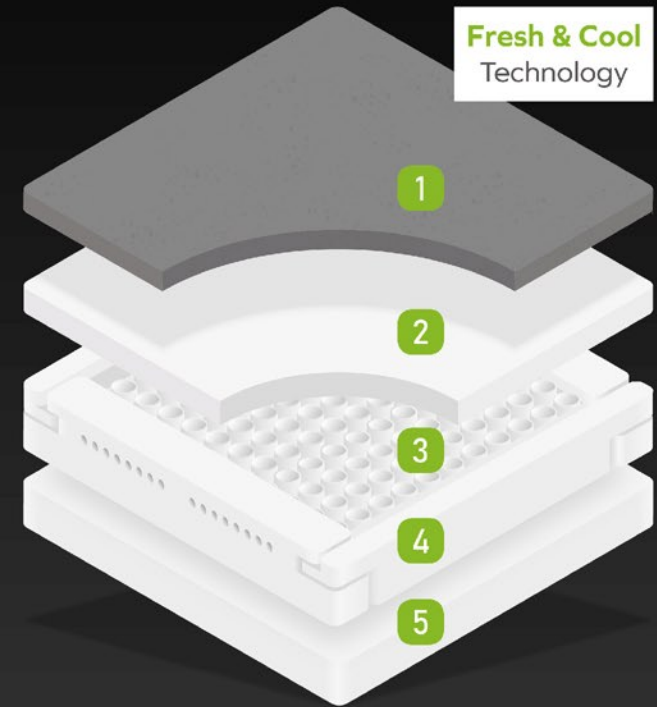

Inspired
An MLILY Collection

ONLINE COLLECTION
BAMBOO REFRESH
1200 FIRM

1. **1 Quilted BambuCool Memory Foam.** A plush layer of our Quilted BambuCool Memory Foam helps regulate body temperature and relieve pressure by distributing your body weight, leaving you to wake feeling refreshed and rejuvenated. 2 cm
2. **2 Firm-Flex Comfort Foam.** A plush layer of Firm-Flex Comfort Foam gives enhanced support and relieves pressure points to aid blood circulation and help you have a refreshing night's sleep. 3 cm
3. **3 1200 Firm Series Pocket Springs.** 1200 Firm Series Pocket Springs further enhance the performance of this mattress with a firm layer of support. 14 cm
4. **4 Aero-Flex Support Border.** Our aerodynamic Support Border allows air to circulate through the core of the mattress, enhancing its temperature regulating qualities. The border also gives edge to edge support to your body, further enhancing the comfort level of this mattress.
5. **5 M-Core Support Foam.** A generous base layer of our M-Core Support Foam further enhances the level of support and comfort to your body. 5 cm

MLILY®

GLOBAL PARTNER OF MANCHESTER UNITED