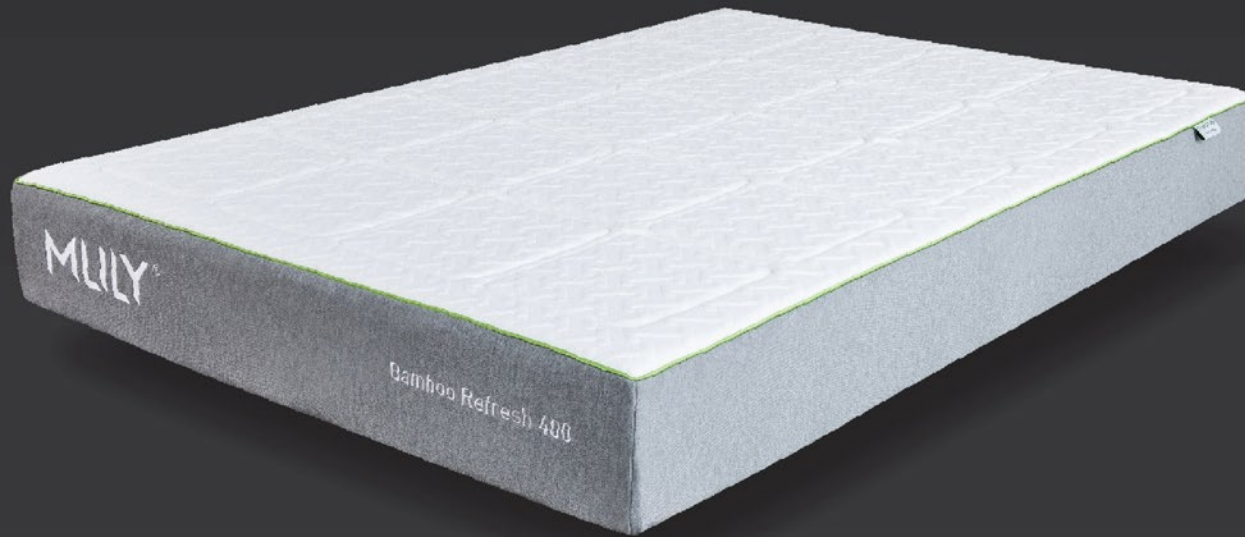

MLILY®

GLOBAL PARTNER OF MANCHESTER UNITED

Inspired
An MLILY Collection

Fresh & Cool
Technology

ONLINE COLLECTION
BAMBOO REFRESH
400

- 1 Quilted BambuCool Memory Foam.** A plush layer of our Quilted BambuCool Memory Foam helps regulate body temperature and relieve pressure by distributing your body weight, leaving you to wake feeling refreshed and rejuvenated. 2 cm
- 2 BambuCool Memory Foam.** An additional layer of our innovative BambuCool Memory Foam enhances the pressure relieving qualities of this mattress, helping to align your spine to relieve any stress and tension that has built up during the day. 2 cm
- 3 Core Support Foam.** A generous layer of our Core Support foam gives you the confidence to know that your body will have complete support from the moment you lay down, to the moment you wake up. 18 cm

M-Core
Support

Fresh & Cool
Technology

- 1 Quilted BambuCool Memory Foam.** A plush layer of our Quilted BambuCool Memory Foam helps regulate body temperature and relieve pressure by distributing your body weight, leaving you to wake feeling refreshed and rejuvenated. 2 cm
- 2 Flex-Refresh Comfort Foam.** A layer of Flex-Refresh Comfort Foam absorbs the energy released from your body to enable you to have a deeper, more regenerative sleep. 3 cm
- 3 800 L-Series Pocket Springs.** L-Series Pocket Springs sit at the core of the mattress to provide a layer of comfort and support for your body. 14 cm
- 4 Aero-Flex Support Border.** Our aerodynamic Support Border allows air to circulate through the core of the mattress, enhancing its temperature regulating qualities. The border also gives edge to edge support to your body, further enhancing the comfort level of this mattress.
- 5 M-Core Support Foam.** Our M-Core Support Foam provides a supportive base to have a better night's sleep. 3 cm