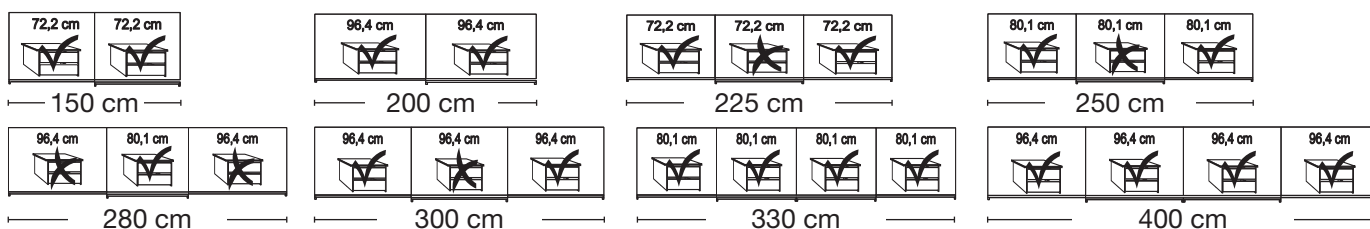

Interior:

2 adjustable shelves, 1 clothes rail

Description	Width in cm	Plain front		Front with 2 panels		Front with 4 panels				
		Art. no.	GBP	Art. no.	GBP	Art. no.	GBP			
  Art. no. 363	Wooden doors and mirrored doors									
	2 doors	1 mirrored door left	150	362	1178,-	380	1188,-	400	1210,-	
	2 doors	1 mirrored door right	150	363	1178,-	381	1188,-	401	1210,-	
  Art. no. 388	2 doors	2 mirrored doors	150	364	1275,-	382	1283,-	402	1233,-	
	2 doors	1 mirrored door left	200	365	1253,-	383	1263,-	403	1283,-	
	2 doors	1 mirrored door right	200	366	1253,-	384	1263,-	404	1283,-	
	2 doors	2 mirrored doors	200	367	1460,-	385	1470,-	405	1493,-	
	3 doors	1 mirrored door	225	368	1510,-	386	1525,-	406	1545,-	
	3 doors	3 mirrored doors	225	369	1733,-	387	1745,-	407	1760,-	
  Art. no. 417	3 doors	1 mirrored door	250	370	1590,-	388	1598,-	408	1620,-	
	3 doors	2 mirrored doors	250	371	1845,-	389	1855,-	409	1880,-	
	3 doors	1 mirrored door	280	372	1638,-	390	1650,-	410	1673,-	
	3 doors	3 mirrored doors	280	373	1900,-	391	1908,-	411	1930,-	
	3 doors	1 mirrored door	300	374	1698,-	392	1710,-	412	1733,-	
	3 doors	3 mirrored doors	300	375	1995,-	393	2008,-	413	2028,-	
	- with synchronous opening	4 doors	2 mirrored doors	330	376	2108,-	394	2118,-	414	2140,-
4 doors		4 mirrored doors	330	377	2548,-	395	2560,-	415	2583,-	
4 doors		2 mirrored doors	400	378	2290,-	396	2303,-	416	2325,-	
4 doors		4 mirrored doors	400	379	2610,-	397	2620,-	417	2643,-	

Plinth partition