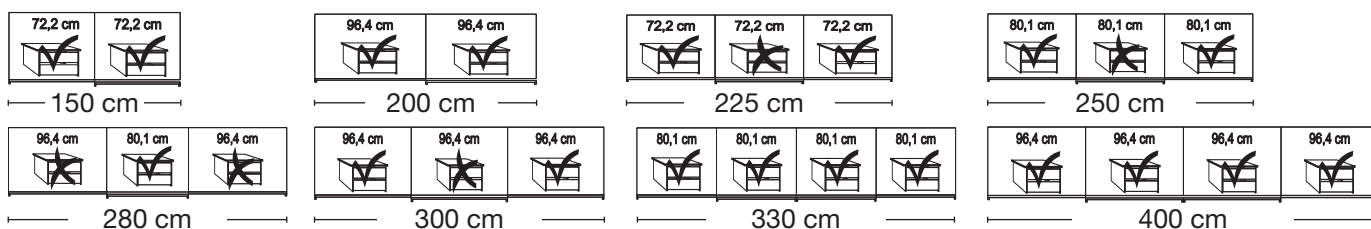

Interior:

2 adjustable shelves, 1 clothes rail

Description	Width in cm	Plain front		Front with 2 panels		Front with 4 panels		
		Art. no.	GBP	Art. no.	GBP	Art. no.	GBP	
  Art. no. 822	Wooden doors in carcase colour, Glass doors in white							
	2 doors 1 glass door left	150	818	1125,-	863	1135,-	881	1158,-
	2 doors 1 glass door right	150	819	1125,-	864	1135,-	882	1158,-
  Art. no. 871	2 doors 2 glass doors	150	820	1218,-	865	1225,-	883	1250,-
	2 doors 1 glass door left	200	821	1178,-	866	1188,-	884	1210,-
	2 doors 1 glass door right	200	822	1178,-	867	1188,-	885	1210,-
	2 doors 2 glass doors	200	823	1275,-	868	1283,-	886	1295,-
	3 doors 1 centre glass door	225	824	1400,-	869	1408,-	887	1435,-
  Art. no. 898	3 doors 3 glass doors	225	825	1620,-	870	1633,-	888	1655,-
	3 doors 1 centre glass door	250	826	1480,-	871	1485,-	889	1510,-
	3 doors 3 glass doors	250	827	1738,-	872	1748,-	890	1773,-
	3 doors 1 centre glass door	280	828	1530,-	873	1538,-	891	1563,-
	3 doors 3 glass doors	280	829	1788,-	874	1800,-	892	1820,-
	3 doors 1 centre glass door	300	857	1568,-	875	1575,-	893	1598,-
	3 doors 3 glass doors	300	858	1863,-	876	1873,-	894	1898,-
- with synchronous opening	4 doors 2 centre glass doors	330	859	1970,-	877	1985,-	895	2008,-
	4 doors 4 glass doors	330	860	2415,-	878	2430,-	896	2450,-
	4 doors 2 centre glass doors	400	861	2143,-	879	2153,-	897	2175,-
	4 doors 4 glass doors	400	862	2458,-	880	2475,-	898	2493,-

Plinth partition