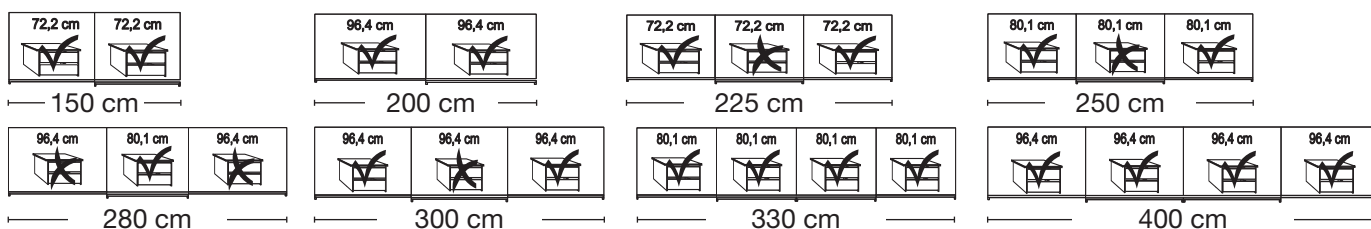

Sales
Promotion

Miami.

Independent / incl. HDI

RETAIL PRICE LIST

valid

01.03.2023-31.08.2023

Sliding-door wardrobes, Height 217 cm
without cornice, handle ledges in silver

Interior:

2 adjustable shelves, 1 clothes rail

Description	Width in cm	Plain front		Front with 2 panels		Front with 4 panels		
		Art. no.	GBP	Art. no.	GBP	Art. no.	GBP	
  Art. no. 100	Wooden doors in carcass colour							
	2 doors	150	100	1025,-	108	1043,-	116	1065,-
	2 doors	200	101	1088,-	109	1098,-	117	1125,-
	3 doors	225	102	1285,-	110	1298,-	118	1320,-
	3 doors	250	103	1343,-	111	1355,-	119	1380,-
	3 doors	280	104	1403,-	112	1415,-	120	1438,-
	3 doors	300	105	1418,-	113	1430,-	121	1448,-
- with synchronous opening	4 doors	330	106	1750,-	114	1758,-	122	1785,-
	4 doors	400	107	1868,-	115	1880,-	123	1905,-

Plinth partition