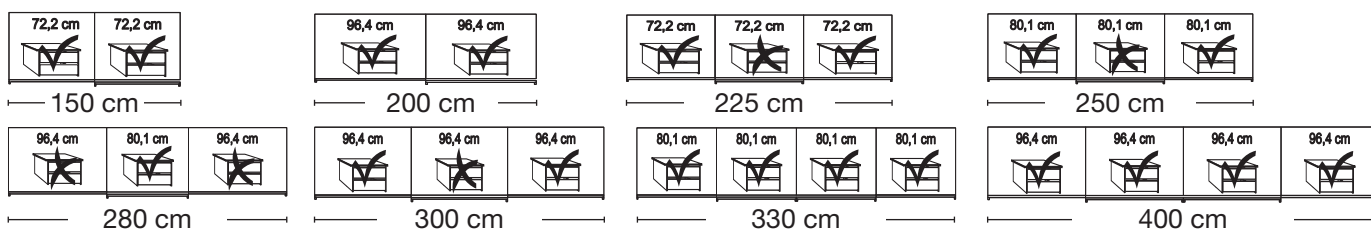

Sales
Promotion

Miami.

Independent / incl. HDI

RETAIL PRICE LIST

valid

01.03.2023-31.08.2023

Sliding-door wardrobes, Height 217 cm
without cornice, handle ledges in silver

Interior:

2 adjustable shelves, 1 clothes rail

Description	Width in cm	Plain front		Front with 2 panels		Front with 4 panels		
		Art. no.	GBP	Art. no.	GBP	Art. no.	GBP	
  Art. no. 010	Wooden doors in white							
	2 doors	150	010	1025,-	018	1043,-	026	1065,-
	2 doors	200	011	1088,-	019	1098,-	027	1125,-
	3 doors	225	012	1285,-	020	1298,-	028	1320,-
	3 doors	250	013	1343,-	021	1355,-	029	1380,-
	3 doors	280	014	1403,-	022	1415,-	030	1438,-
	3 doors	300	015	1418,-	023	1430,-	031	1448,-
- with synchronous opening	4 doors	330	016	1750,-	024	1758,-	032	1785,-
	4 doors	400	017	1868,-	025	1880,-	033	1905,-

Plinth partition