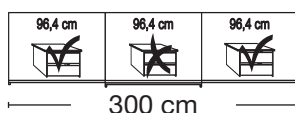

Sales
Promotion

Miami plus.

Independent / incl. HDI

RETAIL PRICE LIST

valid

01.03.2023-31.08.2023

Sliding-door wardrobes, Height 217 cm
without cornice, handle ledges in chrome

Interior:

2 adjustable shelves, 1 clothes rail

Description	Dimensions cm			Front plain		Front 4 panels	
	W	H	D	Art. no.	GBP	Art. no.	GBP
Glass doors in pebble grey and crystal mirrored doors 2 doors 1 mirrored door left 2 doors 1 mirrored door right 2 doors 1 mirrored door left 2 doors 1 mirrored door right 3 doors 1 centred mirrored door 3 doors 1 centred mirrored door 3 doors 1 centred mirrored door 3 doors 1 centred mirrored door	150	217	67	513	1250,-	301	1265,-
	150	217	67	514	1250,-	302	1265,-
	200	217	67	515	1310,-	303	1320,-
	200	217	67	516	1310,-	304	1320,-
	225	217	67	517	1645,-	305	1670,-
	250	217	67	518	1743,-	306	1768,-
	280	217	67	519	1788,-	307	1818,-
	300	217	67	520	1913,-	308	1943,-

No trims on mirrors !

Plinth partition