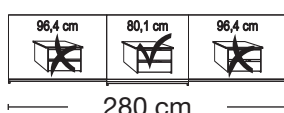

Sales
Promotion

Miami plus.

Independent / incl. HDI

RETAIL PRICE LIST

valid

01.03.2023-31.08.2023

Sliding-door wardrobes, Height 217 cm
without cornice, handle ledges in chrome

Interior:

2 adjustable shelves, 1 clothes rail

Description	Dimensions cm			Front plain		Front 4 panels	
	W	H	D	Art. no.	GBP	Art. no.	GBP
Wooden doors in carcass colour, Pebble grey glass doors 2 doors 1 glass door left 2 doors 1 glass door right 2 doors 2 glass doors	150	217	67	677	1163,-	228	1190,-
	150	216	67	678	1163,-	229	1190,-
	150	217	67	679	1250,-	230	1278,-
2 doors 1 glass door left 2 doors 1 glass door right 2 doors 2 glass doors	200	217	67	680	1218,-	231	1243,-
	200	217	67	681	1218,-	245	1243,-
	200	217	67	682	1310,-	246	1338,-
3 doors 1 centre glass door	225	217	67	683	1430,-	247	1475,-
3 doors 3 glass doors	225	217	67	684	1645,-	248	1688,-
3 doors 1 centre glass door	250	217	67	685	1490,-	249	1533,-
3 doors 3 glass doors	250	217	67	686	1743,-	250	1785,-
3 doors 1 centre glass door	280	217	67	687	1535,-	251	1583,-
3 doors 3 glass doors	280	217	67	688	1788,-	252	1833,-
3 doors 1 centre glass door	300	217	67	689	1625,-	253	1670,-
3 doors 3 glass doors	300	217	67	690	1913,-	254	1960,-

Plinth partition