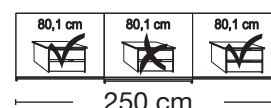

Sales
Promotion

Miami plus.

Independent / incl. HDI

RETAIL PRICE LIST

valid

01.03.2023-31.08.2023

Sliding-door wardrobes, Height 217 cm
without cornice, handle ledges in chrome

Interior:

2 adjustable shelves, 1 clothes rail

Description	Dimensions cm			Front plain		Front 4 panels	
	W	H	D	Art. no.	GBP	Art. no.	GBP
Glass doors in pebble grey and crystal mirrored doors 2 doors 1 mirrored door left 2 doors 1 mirrored door right 2 doors 1 mirrored door left 2 doors 1 mirrored door right 3 doors 1 centred mirrored door 3 doors 1 centred mirrored door 3 doors 1 centred mirrored door 3 doors 1 centred mirrored door	150	217	67	513	1250,-	301	1265,-
	150	217	67	514	1250,-	302	1265,-
	200	217	67	515	1310,-	303	1320,-
	200	217	67	516	1310,-	304	1320,-
	225	217	67	517	1645,-	305	1670,-
	250	217	67	518	1743,-	306	1768,-
	280	217	67	519	1788,-	307	1818,-
	300	217	67	520	1913,-	308	1943,-

No trims on mirrors !

Plinth partition