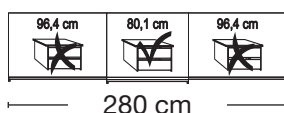

Sales
Promotion

Miami plus.

Independent / incl. HDI

RETAIL PRICE LIST

valid

01.03.2023-31.08.2023

Sliding-door wardrobes, Height 217 cm
without cornice, handle ledges in chrome

Interior:

2 adjustable shelves, 1 clothes rail

Description	Dimensions cm			Front plain		Front 4 panels	
	W	H	D	Art. no.	GBP	Art. no.	GBP
Glass doors in pebble grey and crystal mirrored doors 2 doors 1 mirrored door left 2 doors 1 mirrored door right 2 doors 1 mirrored door left 2 doors 1 mirrored door right 3 doors 1 centred mirrored door 3 doors 1 centred mirrored door 3 doors 1 centred mirrored door 3 doors 1 centred mirrored door	150	217	67	513	1250,-	301	1265,-
	150	217	67	514	1250,-	302	1265,-
	200	217	67	515	1310,-	303	1320,-
	200	217	67	516	1310,-	304	1320,-
	225	217	67	517	1645,-	305	1670,-
	250	217	67	518	1743,-	306	1768,-
	280	217	67	519	1788,-	307	1818,-
	300	217	67	520	1913,-	308	1943,-

No trims on mirrors !

Plinth partition