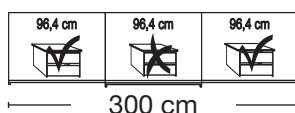

Sales
Promotion

Miami plus.

Independent / incl. HDI

RETAIL PRICE LIST

valid

01.03.2023-31.08.2023

Sliding-door wardrobes, Height 217 cm
without cornice, handle ledges in chrome

Interior:

2 adjustable shelves, 1 clothes rail

Description	Dimensions cm			Front plain		Front 4 panels	
	W	H	D	Art. no.	GBP	Art. no.	GBP
Glass doors in Champagne and crystal mirrored doors 2 doors 1 mirrored door left 2 doors 1 mirrored door right 2 doors 1 mirrored door left 2 doors 1 mirrored door right 3 doors 1 centred mirrored door 3 doors 1 centred mirrored door 3 doors 1 centred mirrored door 3 doors 1 centred mirrored door	150	217	67	393	1250,-	263	1265,-
	150	217	67	394	1250,-	264	1265,-
	200	217	67	395	1310,-	265	1320,-
	200	217	67	396	1310,-	266	1320,-
	225	217	67	397	1645,-	267	1670,-
	250	217	67	398	1743,-	268	1768,-
	280	217	67	399	1788,-	269	1818,-
	300	217	67	400	1913,-	270	1943,-

No trims on mirrors !

Plinth partition