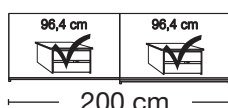

Plinth partition