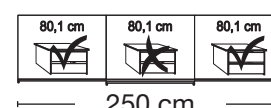

Sales
Promotion

Miami plus.

Independent / incl. HDI

RETAIL PRICE LIST

valid

01.03.2023-31.08.2023

Sliding-door wardrobes, Height 217 cm
without cornice, handle ledges in chrome

Interior:

2 adjustable shelves, 1 clothes rail

Description	Dimensions cm			Front plain		Front 4 panels			
	W	H	D	Art. no.	GBP	Art. no.	GBP		
Wooden and mirrored doors	2 doors	1 mirrored door left	150	217	67	124	1163,-	172	1178,-
	2 doors	1 mirrored door right	150	217	67	125	1163,-	173	1178,-
	2 doors	2 mirrored doors	150	217	67	126	1250,-	174	1250,-
	2 doors	1 mirrored door left	200	217	67	127	1218,-	175	1228,-
	2 doors	1 mirrored door right	200	217	67	128	1218,-	176	1228,-
	2 doors	2 mirrored doors	200	217	67	129	1310,-	177	1308,-
	3 doors	1 centred mirrored door	225	217	67	130	1430,-	178	1460,-
	3 doors	3 mirrored doors	225	217	67	131	1645,-	179	1643,-
	3 doors	1 centred mirrored door	250	217	67	132	1490,-	180	1518,-
	3 doors	3 mirrored doors	250	217	67	133	1743,-	181	1738,-
	3 doors	1 centred mirrored door	280	217	67	134	1535,-	182	1570,-
	3 doors	3 mirrored doors	280	217	67	135	1788,-	183	1788,-
	3 doors	1 centred mirrored door	300	217	67	136	1625,-	184	1658,-
	3 doors	3 mirrored doors	300	217	67	137	1913,-	185	1913,-
No trims on mirrors !									

Plinth partition