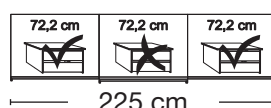

Sales
Promotion

Miami plus.

Independent / incl. HDI

RETAIL PRICE LIST

valid

01.03.2023-31.08.2023

Sliding-door wardrobes, Height 217 cm
without cornice, handle ledges in chrome

Interior:

2 adjustable shelves, 1 clothes rail

Description	Dimensions cm			Front plain		Front 4 panels	
	W	H	D	Art. no.	GBP	Art. no.	GBP
Glass doors in pebble grey and crystal mirrored doors 2 doors 1 mirrored door left 2 doors 1 mirrored door right 2 doors 1 mirrored door left 2 doors 1 mirrored door right 3 doors 1 centred mirrored door 3 doors 1 centred mirrored door 3 doors 1 centred mirrored door 3 doors 1 centred mirrored door	150	217	67	513	1250,-	301	1265,-
	150	217	67	514	1250,-	302	1265,-
	200	217	67	515	1310,-	303	1320,-
	200	217	67	516	1310,-	304	1320,-
	225	217	67	517	1645,-	305	1670,-
	250	217	67	518	1743,-	306	1768,-
	280	217	67	519	1788,-	307	1818,-
	300	217	67	520	1913,-	308	1943,-

No trims on mirrors !

Plinth partition