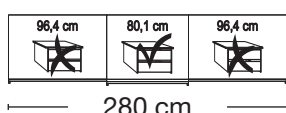

Sales
Promotion

Miami plus.

Independent / incl. HDI

RETAIL PRICE LIST

valid

01.03.2023-31.08.2023

Sliding-door wardrobes, Height 217 cm
without cornice, handle ledges in chrome

Interior:

2 adjustable shelves, 1 clothes rail

Description	Dimensions cm			Front plain		Front 4 panels			
	W	H	D	Art. no.	GBP	Art. no.	GBP		
Wooden and mirrored doors	2 doors	1 mirrored door left	150	217	67	124	1163,-	172	1178,-
	2 doors	1 mirrored door right	150	217	67	125	1163,-	173	1178,-
	2 doors	2 mirrored doors	150	217	67	126	1250,-	174	1250,-
	2 doors	1 mirrored door left	200	217	67	127	1218,-	175	1228,-
	2 doors	1 mirrored door right	200	217	67	128	1218,-	176	1228,-
	2 doors	2 mirrored doors	200	217	67	129	1310,-	177	1308,-
	3 doors	1 centred mirrored door	225	217	67	130	1430,-	178	1460,-
	3 doors	3 mirrored doors	225	217	67	131	1645,-	179	1643,-
	3 doors	1 centred mirrored door	250	217	67	132	1490,-	180	1518,-
	3 doors	3 mirrored doors	250	217	67	133	1743,-	181	1738,-
	3 doors	1 centred mirrored door	280	217	67	134	1535,-	182	1570,-
	3 doors	3 mirrored doors	280	217	67	135	1788,-	183	1788,-
	3 doors	1 centred mirrored door	300	217	67	136	1625,-	184	1658,-
	3 doors	3 mirrored doors	300	217	67	137	1913,-	185	1913,-
No trims on mirrors !									

Plinth partition