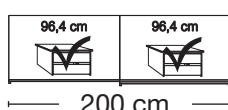

Plinth partition