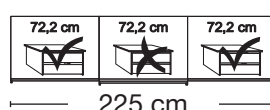

Sales
Promotion

Miami plus.

Independent / incl. HDI

RETAIL PRICE LIST

valid

01.03.2023-31.08.2023

Sliding-door wardrobes, Height 217 cm
without cornice, handle ledges in chrome

Interior:

2 adjustable shelves, 1 clothes rail

Description	Dimensions cm			Front plain		Front 4 panels	
	W	H	D	Art. no.	GBP	Art. no.	GBP
Wooden doors in carcass colour, Glass doors in Champagne 2 doors 1 glass door left	150	217	67	285	1163,-	200	1190,-
	150	217	67	286	1163,-	201	1190,-
	150	217	67	287	1250,-	202	1278,-
2 doors 1 glass door left 2 doors 1 glass door right 2 doors 2 glass doors 3 doors 1 centre glass door	200	217	67	288	1218,-	203	1243,-
	200	217	67	289	1218,-	204	1243,-
	200	217	67	290	1310,-	205	1338,-
	225	217	67	291	1430,-	206	1475,-
3 doors 3 glass doors 3 doors 1 centre glass door 3 doors 3 glass doors 3 doors 1 centre glass door 3 doors 3 glass doors 3 doors 1 centre glass door 3 doors 3 glass doors 3 doors 1 centre glass door 3 doors 3 glass doors	225	217	67	292	1645,-	207	1688,-
	250	217	67	293	1490,-	208	1533,-
	250	217	67	294	1743,-	209	1785,-
	280	217	67	295	1535,-	210	1583,-
	280	217	67	296	1788,-	211	1833,-
	300	217	67	297	1625,-	212	1670,-
	300	217	67	298	1913,-	213	1960,-

Plinth partition