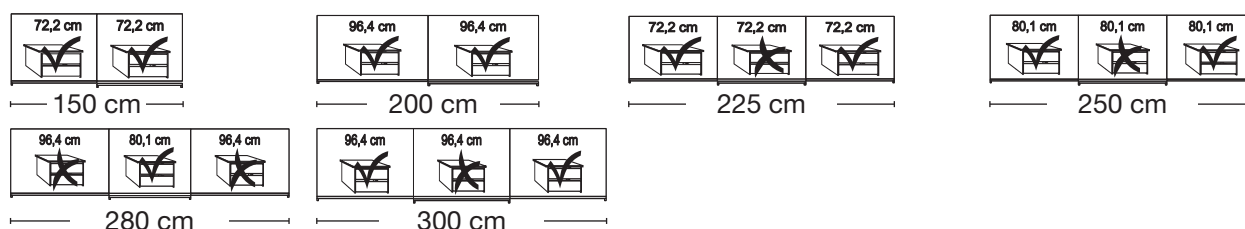

**Model no. 140**  
Graphite finish

**Model no. 141**  
Pebble grey  
finish

Sales  
Promotion**Miami plus.**

Independent / incl. HDI

RETAIL PRICE LIST

valid

01.03.2023-31.08.2023

**Sliding-door wardrobes, Height 217 cm**  
without cornice, handle ledges in chrome**Interior:**

2 adjustable shelves, 1 clothes rail

Description	Dimensions cm			Front plain		Front 4 panels	
	W	H	D	Art. no.	GBP	Art. no.	GBP
 <p><b>Wooden doors in carcass colour</b></p> <p>2 doors</p> <p>2 doors</p> <p>3 doors</p> <p>3 doors</p> <p>3 doors</p> <p>3 doors</p>	150	217	67	<b>100</b>	1070,-	<b>166</b>	1098,-
	200	217	67	<b>101</b>	1130,-	<b>167</b>	1158,-
	225	217	67	<b>102</b>	1320,-	<b>168</b>	1365,-
	250	217	67	<b>103</b>	1355,-	<b>169</b>	1400,-
	280	217	67	<b>104</b>	1413,-	<b>170</b>	1460,-
	300	217	67	<b>105</b>	1483,-	<b>171</b>	1528,-
	 <p>Art. no. 169</p>						

**Plinth partition**

Sales  
Promotion**Miami plus.**

Independent / incl. HDI

RETAIL PRICE LIST

valid

01.03.2023-31.08.2023

**Sliding-door wardrobes, Height 217 cm**  
without cornice, handle ledges in chrome