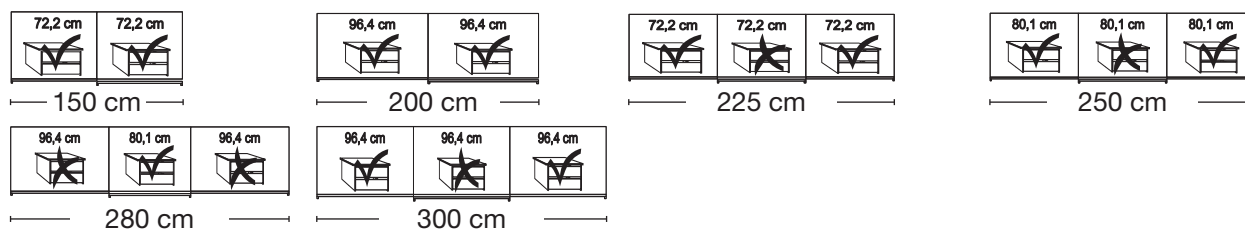

Sales
Promotion

Miami plus.

Independent / incl. HDI

RETAIL PRICE LIST

valid

01.03.2023-31.08.2023

Sliding-door wardrobes, Height 217 cm
without cornice, handle ledges in chrome

Interior:

2 adjustable shelves, 1 clothes rail

Description	Dimensions cm			Front plain		Front 4 panels		
	W	H	D	Art. no.	GBP	Art. no.	GBP	
Glass doors in graphite and crystal mirrored doors 2 doors 1 mirrored door left 2 doors 1 mirrored door right 2 doors 1 mirrored door left 2 doors 1 mirrored door right 3 doors 1 centred mirrored door 3 doors 1 centred mirrored door 3 doors 1 centred mirrored door 3 doors 1 centred mirrored door	150	217	67	505	1250,-	271	1265,-	
	150	217	67	506	1250,-	272	1265,-	
	200	217	67	507	1310,-	273	1320,-	
	200	217	67	508	1310,-	274	1320,-	
	225	217	67	509	1645,-	275	1670,-	
	250	217	67	510	1743,-	284	1768,-	
	280	217	67	511	1788,-	299	1818,-	
	300	217	67	512	1913,-	300	1943,-	
	No trims on mirrors !							

Plinth partition