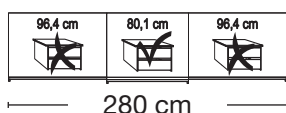

Sales
Promotion

Miami plus.

Independent / incl. HDI

RETAIL PRICE LIST

valid

01.03.2023-31.08.2023

Sliding-door wardrobes, Height 217 cm
without cornice, handle ledges in chrome

Interior:

2 adjustable shelves, 1 clothes rail

Description	Dimensions cm			Front plain		Front 4 panels	
	W	H	D	Art. no.	GBP	Art. no.	GBP
Glass doors in Champagne and crystal mirrored doors 2 doors 1 mirrored door left 2 doors 1 mirrored door right 2 doors 1 mirrored door left 2 doors 1 mirrored door right 3 doors 1 centred mirrored door 3 doors 1 centred mirrored door 3 doors 1 centred mirrored door 3 doors 1 centred mirrored door	150	217	67	393	1250,-	263	1265,-
	150	217	67	394	1250,-	264	1265,-
	200	217	67	395	1310,-	265	1320,-
	200	217	67	396	1310,-	266	1320,-
	225	217	67	397	1645,-	267	1670,-
	250	217	67	398	1743,-	268	1768,-
	280	217	67	399	1788,-	269	1818,-
	300	217	67	400	1913,-	270	1943,-

No trims on mirrors !

Plinth partition