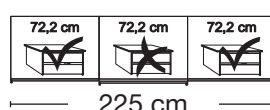

Sales
Promotion

Miami plus.

Independent / incl. HDI

RETAIL PRICE LIST

valid

01.03.2023-31.08.2023

Sliding-door wardrobes, Height 217 cm
without cornice, handle ledges in chrome

Interior:

2 adjustable shelves, 1 clothes rail

Description	Dimensions cm			Front plain		Front 4 panels	
	W	H	D	Art. no.	GBP	Art. no.	GBP
Wooden doors in carcass colour, Pebble grey glass doors 2 doors 1 glass door left 2 doors 1 glass door right 2 doors 2 glass doors	150	217	67	677	1163,-	228	1190,-
	150	216	67	678	1163,-	229	1190,-
	150	217	67	679	1250,-	230	1278,-
2 doors 1 glass door left 2 doors 1 glass door right 2 doors 2 glass doors	200	217	67	680	1218,-	231	1243,-
	200	217	67	681	1218,-	245	1243,-
	200	217	67	682	1310,-	246	1338,-
3 doors 1 centre glass door	225	217	67	683	1430,-	247	1475,-
3 doors 3 glass doors	225	217	67	684	1645,-	248	1688,-
3 doors 1 centre glass door	250	217	67	685	1490,-	249	1533,-
3 doors 3 glass doors	250	217	67	686	1743,-	250	1785,-
3 doors 1 centre glass door	280	217	67	687	1535,-	251	1583,-
3 doors 3 glass doors	280	217	67	688	1788,-	252	1833,-
3 doors 1 centre glass door	300	217	67	689	1625,-	253	1670,-
3 doors 3 glass doors	300	217	67	690	1913,-	254	1960,-

Plinth partition