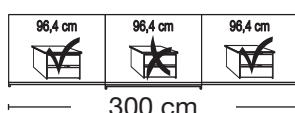

Sales
Promotion

Miami plus.

Independent / incl. HDI

RETAIL PRICE LIST

valid

01.03.2023-31.08.2023

Sliding-door wardrobes, Height 217 cm
without cornice, handle ledges in chrome

Interior:

2 adjustable shelves, 1 clothes rail

Description	Dimensions cm			Front plain		Front 4 panels			
	W	H	D	Art. no.	GBP	Art. no.	GBP		
Wooden and mirrored doors	2 doors	1 mirrored door left	150	217	67	124	1163,-	172	1178,-
	2 doors	1 mirrored door right	150	217	67	125	1163,-	173	1178,-
	2 doors	2 mirrored doors	150	217	67	126	1250,-	174	1250,-
	2 doors	1 mirrored door left	200	217	67	127	1218,-	175	1228,-
	2 doors	1 mirrored door right	200	217	67	128	1218,-	176	1228,-
	2 doors	2 mirrored doors	200	217	67	129	1310,-	177	1308,-
	3 doors	1 centred mirrored door	225	217	67	130	1430,-	178	1460,-
	3 doors	3 mirrored doors	225	217	67	131	1645,-	179	1643,-
	3 doors	1 centred mirrored door	250	217	67	132	1490,-	180	1518,-
	3 doors	3 mirrored doors	250	217	67	133	1743,-	181	1738,-
	3 doors	1 centred mirrored door	280	217	67	134	1535,-	182	1570,-
	3 doors	3 mirrored doors	280	217	67	135	1788,-	183	1788,-
	3 doors	1 centred mirrored door	300	217	67	136	1625,-	184	1658,-
	3 doors	3 mirrored doors	300	217	67	137	1913,-	185	1913,-
No trims on mirrors !									

Plinth partition