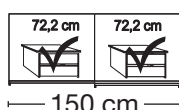

Plinth partition