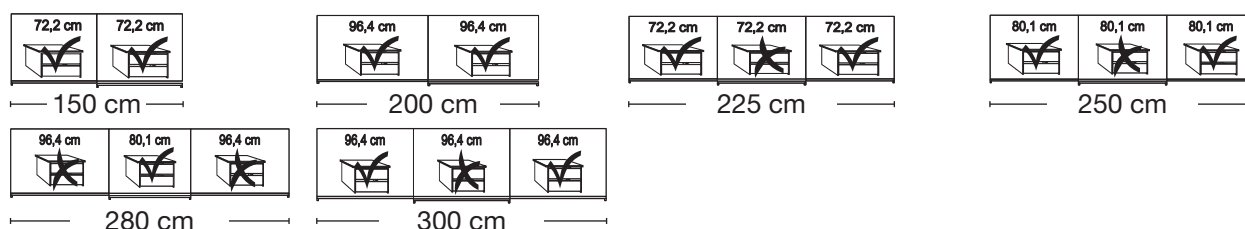

Sales
Promotion

Miami plus.

Independent / incl. HDI

RETAIL PRICE LIST

valid

01.03.2023-31.08.2023

Sliding-door wardrobes, Height 217 cm
without cornice, handle ledges in chrome

Interior:

2 adjustable shelves, 1 clothes rail

Description	Dimensions cm			Front plain		Front 4 panels	
	W	H	D	Art. no.	GBP	Art. no.	GBP
Glass doors in white and crystal mirrored doors 2 doors 1 mirrored door left 2 doors 1 mirrored door right 2 doors 1 mirrored door left 2 doors 1 mirrored door right	150	217	67	276	1250,-	255	1265,-
	150	217	67	277	1250,-	256	1265,-
	200	217	67	278	1310,-	257	1320,-
	200	217	67	279	1310,-	258	1320,-
3 doors 1 centred mirrored door 3 doors 1 centred mirrored door 3 doors 1 centred mirrored door 3 doors 1 centred mirrored door	225	217	67	280	1645,-	259	1670,-
	250	217	67	281	1743,-	260	1768,-
	280	217	67	282	1788,-	261	1818,-
	300	217	67	283	1913,-	262	1943,-

No trims on mirrors !

Plinth partition