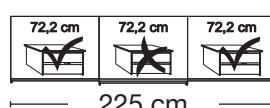

Sales
Promotion

Miami plus.

Independent / incl. HDI

RETAIL PRICE LIST

valid

01.03.2023-31.08.2023

Sliding-door wardrobes, Height 217 cm
without cornice, handle ledges in chrome

Interior:

2 adjustable shelves, 1 clothes rail

Description	Dimensions cm			Front plain		Front 4 panels			
	W	H	D	Art. no.	GBP	Art. no.	GBP		
Wooden and mirrored doors	2 doors	1 mirrored door left	150	217	67	124	1163,-	172	1178,-
	2 doors	1 mirrored door right	150	217	67	125	1163,-	173	1178,-
	2 doors	2 mirrored doors	150	217	67	126	1250,-	174	1250,-
	2 doors	1 mirrored door left	200	217	67	127	1218,-	175	1228,-
	2 doors	1 mirrored door right	200	217	67	128	1218,-	176	1228,-
	2 doors	2 mirrored doors	200	217	67	129	1310,-	177	1308,-
	3 doors	1 centred mirrored door	225	217	67	130	1430,-	178	1460,-
	3 doors	3 mirrored doors	225	217	67	131	1645,-	179	1643,-
	3 doors	1 centred mirrored door	250	217	67	132	1490,-	180	1518,-
	3 doors	3 mirrored doors	250	217	67	133	1743,-	181	1738,-
	3 doors	1 centred mirrored door	280	217	67	134	1535,-	182	1570,-
	3 doors	3 mirrored doors	280	217	67	135	1788,-	183	1788,-
	3 doors	1 centred mirrored door	300	217	67	136	1625,-	184	1658,-
	3 doors	3 mirrored doors	300	217	67	137	1913,-	185	1913,-
No trims on mirrors !									

Plinth partition