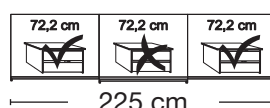

Sales
Promotion

Miami plus.

Independent / incl. HDI

RETAIL PRICE LIST

valid

01.03.2023-31.08.2023

Sliding-door wardrobes, Height 217 cm
without cornice, handle ledges in chrome

Interior:

2 adjustable shelves, 1 clothes rail

Description	Dimensions cm			Front plain		Front 4 panels	
	W	H	D	Art. no.	GBP	Art. no.	GBP
Glass doors in Champagne and crystal mirrored doors 2 doors 1 mirrored door left 2 doors 1 mirrored door right 2 doors 1 mirrored door left 2 doors 1 mirrored door right 3 doors 1 centred mirrored door 3 doors 1 centred mirrored door 3 doors 1 centred mirrored door 3 doors 1 centred mirrored door	150	217	67	393	1250,-	263	1265,-
	150	217	67	394	1250,-	264	1265,-
	200	217	67	395	1310,-	265	1320,-
	200	217	67	396	1310,-	266	1320,-
	225	217	67	397	1645,-	267	1670,-
	250	217	67	398	1743,-	268	1768,-
	280	217	67	399	1788,-	269	1818,-
	300	217	67	400	1913,-	270	1943,-

No trims on mirrors !

Plinth partition