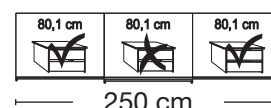

Sales
Promotion

Miami plus.

Independent / incl. HDI

RETAIL PRICE LIST

valid

01.03.2023-31.08.2023

Sliding-door wardrobes, Height 217 cm
without cornice, handle ledges in chrome

Interior:

2 adjustable shelves, 1 clothes rail

Description	Dimensions cm			Front plain		Front 4 panels	
	W	H	D	Art. no.	GBP	Art. no.	GBP
Glass doors in Champagne and crystal mirrored doors 2 doors 1 mirrored door left 2 doors 1 mirrored door right 2 doors 1 mirrored door left 2 doors 1 mirrored door right 3 doors 1 centred mirrored door 3 doors 1 centred mirrored door 3 doors 1 centred mirrored door 3 doors 1 centred mirrored door	150	217	67	393	1250,-	263	1265,-
	150	217	67	394	1250,-	264	1265,-
	200	217	67	395	1310,-	265	1320,-
	200	217	67	396	1310,-	266	1320,-
	225	217	67	397	1645,-	267	1670,-
	250	217	67	398	1743,-	268	1768,-
	280	217	67	399	1788,-	269	1818,-
	300	217	67	400	1913,-	270	1943,-

No trims on mirrors !

Plinth partition