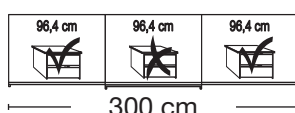

Sales
Promotion

Miami plus.

Independent / incl. HDI

RETAIL PRICE LIST

valid

01.03.2023-31.08.2023

Sliding-door wardrobes, Height 217 cm
without cornice, handle ledges in chrome

Interior:

2 adjustable shelves, 1 clothes rail

Description	Dimensions cm			Front plain		Front 4 panels	
	W	H	D	Art. no.	GBP	Art. no.	GBP
Wooden doors in carcass colour, Glass doors in Champagne 2 doors 1 glass door left	150	217	67	285	1163,-	200	1190,-
	150	217	67	286	1163,-	201	1190,-
	150	217	67	287	1250,-	202	1278,-
2 doors 1 glass door left 2 doors 1 glass door right 2 doors 2 glass doors 3 doors 1 centre glass door	200	217	67	288	1218,-	203	1243,-
	200	217	67	289	1218,-	204	1243,-
	200	217	67	290	1310,-	205	1338,-
	225	217	67	291	1430,-	206	1475,-
3 doors 3 glass doors 3 doors 1 centre glass door 3 doors 3 glass doors 3 doors 1 centre glass door 3 doors 3 glass doors 3 doors 1 centre glass door 3 doors 3 glass doors 3 doors 1 centre glass door 3 doors 3 glass doors	225	217	67	292	1645,-	207	1688,-
	250	217	67	293	1490,-	208	1533,-
	250	217	67	294	1743,-	209	1785,-
	280	217	67	295	1535,-	210	1583,-
	280	217	67	296	1788,-	211	1833,-
	300	217	67	297	1625,-	212	1670,-
	300	217	67	298	1913,-	213	1960,-

Plinth partition