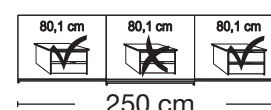

Sales
Promotion

Miami plus.

Independent / incl. HDI

RETAIL PRICE LIST

valid

01.03.2023-31.08.2023

Sliding-door wardrobes, Height 217 cm
without cornice, handle ledges in chrome

Interior:

2 adjustable shelves, 1 clothes rail

Description	Dimensions cm			Front plain		Front 4 panels	
	W	H	D	Art. no.	GBP	Art. no.	GBP
Wooden doors in carcass colour, Glass doors in Champagne 2 doors 1 glass door left	150	217	67	285	1163,-	200	1190,-
	150	217	67	286	1163,-	201	1190,-
	150	217	67	287	1250,-	202	1278,-
2 doors 1 glass door left 2 doors 1 glass door right 2 doors 2 glass doors 3 doors 1 centre glass door	200	217	67	288	1218,-	203	1243,-
	200	217	67	289	1218,-	204	1243,-
	200	217	67	290	1310,-	205	1338,-
	225	217	67	291	1430,-	206	1475,-
3 doors 3 glass doors 3 doors 1 centre glass door 3 doors 3 glass doors 3 doors 1 centre glass door 3 doors 3 glass doors 3 doors 1 centre glass door 3 doors 3 glass doors 3 doors 1 centre glass door 3 doors 3 glass doors	225	217	67	292	1645,-	207	1688,-
	250	217	67	293	1490,-	208	1533,-
	250	217	67	294	1743,-	209	1785,-
	280	217	67	295	1535,-	210	1583,-
	280	217	67	296	1788,-	211	1833,-
	300	217	67	297	1625,-	212	1670,-
	300	217	67	298	1913,-	213	1960,-

Plinth partition