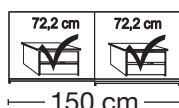

Plinth partition