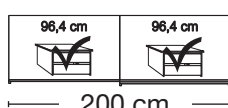

Plinth partition