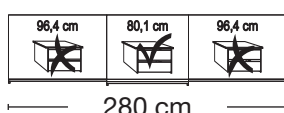

Sales
Promotion

Miami plus.

Independent / incl. HDI

RETAIL PRICE LIST

valid

01.03.2023-31.08.2023

Sliding-door wardrobes, Height 217 cm
without cornice, handle ledges in chrome

Interior:

2 adjustable shelves, 1 clothes rail

Description	Dimensions cm			Front plain		Front 4 panels	
	W	H	D	Art. no.	GBP	Art. no.	GBP
Wooden doors in carcass colour, Glass doors in Champagne 2 doors 1 glass door left	150	217	67	285	1163,-	200	1190,-
	150	217	67	286	1163,-	201	1190,-
	150	217	67	287	1250,-	202	1278,-
2 doors 1 glass door left 2 doors 1 glass door right 2 doors 2 glass doors 3 doors 1 centre glass door	200	217	67	288	1218,-	203	1243,-
	200	217	67	289	1218,-	204	1243,-
	200	217	67	290	1310,-	205	1338,-
	225	217	67	291	1430,-	206	1475,-
3 doors 3 glass doors 3 doors 1 centre glass door 3 doors 3 glass doors 3 doors 1 centre glass door 3 doors 3 glass doors 3 doors 1 centre glass door 3 doors 3 glass doors 3 doors 1 centre glass door 3 doors 3 glass doors	225	217	67	292	1645,-	207	1688,-
	250	217	67	293	1490,-	208	1533,-
	250	217	67	294	1743,-	209	1785,-
	280	217	67	295	1535,-	210	1583,-
	280	217	67	296	1788,-	211	1833,-
	300	217	67	297	1625,-	212	1670,-
	300	217	67	298	1913,-	213	1960,-

Plinth partition