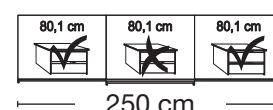

Sales
Promotion

Miami plus.

Independent / incl. HDI

RETAIL PRICE LIST

valid

01.03.2023-31.08.2023

Sliding-door wardrobes, Height 217 cm
without cornice, handle ledges in chrome

Interior:

2 adjustable shelves, 1 clothes rail

Description	Dimensions cm			Front plain		Front 4 panels	
	W	H	D	Art. no.	GBP	Art. no.	GBP
Wooden doors in carcass colour, Pebble grey glass doors 2 doors 1 glass door left 2 doors 1 glass door right 2 doors 2 glass doors	150	217	67	677	1163,-	228	1190,-
	150	216	67	678	1163,-	229	1190,-
	150	217	67	679	1250,-	230	1278,-
2 doors 1 glass door left 2 doors 1 glass door right 2 doors 2 glass doors	200	217	67	680	1218,-	231	1243,-
	200	217	67	681	1218,-	245	1243,-
	200	217	67	682	1310,-	246	1338,-
3 doors 1 centre glass door	225	217	67	683	1430,-	247	1475,-
3 doors 3 glass doors	225	217	67	684	1645,-	248	1688,-
3 doors 1 centre glass door	250	217	67	685	1490,-	249	1533,-
3 doors 3 glass doors	250	217	67	686	1743,-	250	1785,-
3 doors 1 centre glass door	280	217	67	687	1535,-	251	1583,-
3 doors 3 glass doors	280	217	67	688	1788,-	252	1833,-
3 doors 1 centre glass door	300	217	67	689	1625,-	253	1670,-
3 doors 3 glass doors	300	217	67	690	1913,-	254	1960,-

Plinth partition