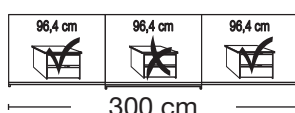

Sales
Promotion

Miami plus.

Independent / incl. HDI

RETAIL PRICE LIST

valid

01.03.2023-31.08.2023

Sliding-door wardrobes, Height 217 cm
without cornice, handle ledges in chrome

Interior:

2 adjustable shelves, 1 clothes rail

Description	Dimensions cm			Front plain		Front 4 panels	
	W	H	D	Art. no.	GBP	Art. no.	GBP
Wooden doors in carcass colour, Pebble grey glass doors 2 doors 1 glass door left 2 doors 1 glass door right 2 doors 2 glass doors	150	217	67	677	1163,-	228	1190,-
	150	216	67	678	1163,-	229	1190,-
	150	217	67	679	1250,-	230	1278,-
2 doors 1 glass door left 2 doors 1 glass door right 2 doors 2 glass doors	200	217	67	680	1218,-	231	1243,-
	200	217	67	681	1218,-	245	1243,-
	200	217	67	682	1310,-	246	1338,-
3 doors 1 centre glass door	225	217	67	683	1430,-	247	1475,-
3 doors 3 glass doors	225	217	67	684	1645,-	248	1688,-
3 doors 1 centre glass door	250	217	67	685	1490,-	249	1533,-
3 doors 3 glass doors	250	217	67	686	1743,-	250	1785,-
3 doors 1 centre glass door	280	217	67	687	1535,-	251	1583,-
3 doors 3 glass doors	280	217	67	688	1788,-	252	1833,-
3 doors 1 centre glass door	300	217	67	689	1625,-	253	1670,-
3 doors 3 glass doors	300	217	67	690	1913,-	254	1960,-

Plinth partition