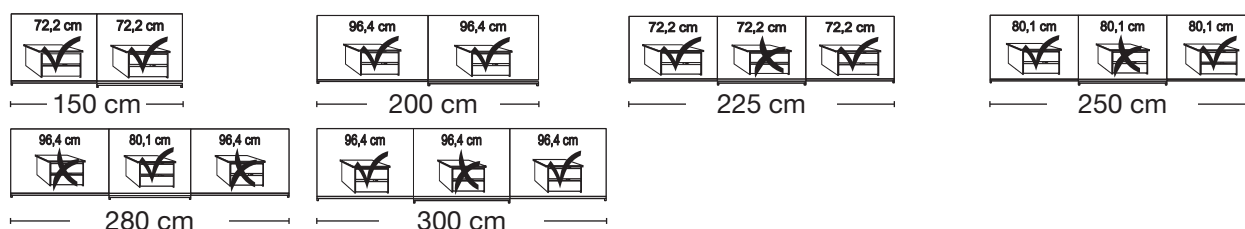

Sales
Promotion

Miami plus.

Independent / incl. HDI

RETAIL PRICE LIST

valid

01.03.2023-31.08.2023

Sliding-door wardrobes, Height 217 cm
without cornice, handle ledges in chrome

Interior:

2 adjustable shelves, 1 clothes rail

Description	Dimensions cm			Front plain		Front 4 panels	
	W	H	D	Art. no.	GBP	Art. no.	GBP
 Wooden doors in carcase colour, Glass doors in white 2 doors 1 glass door left	150	217	67	232	1163,-	186	1190,-
	150	217	67	233	1163,-	187	1190,-
	150	217	67	234	1250,-	188	1278,-
 2 doors 1 glass door left 2 doors 1 glass door right 2 doors 2 glass doors	200	217	67	235	1218,-	189	1243,-
	200	217	67	236	1218,-	190	1243,-
	200	217	67	237	1310,-	191	1338,-
	225	217	67	238	1430,-	192	1475,-
 3 doors 1 centre glass door 3 doors 3 glass doors 3 doors 1 centre glass door 3 doors 3 glass doors 3 doors 1 centre glass door 3 doors 3 glass doors 3 doors 1 centre glass door 3 doors 3 glass doors	225	217	67	239	1645,-	193	1688,-
	250	217	67	240	1490,-	194	1533,-
	250	217	67	580	1743,-	195	1785,-
	280	217	67	241	1535,-	196	1583,-
	280	217	67	242	1788,-	197	1833,-
	300	217	67	243	1625,-	198	1670,-
	300	217	67	244	1913,-	199	1960,-

Plinth partition