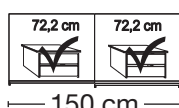

Plinth partition