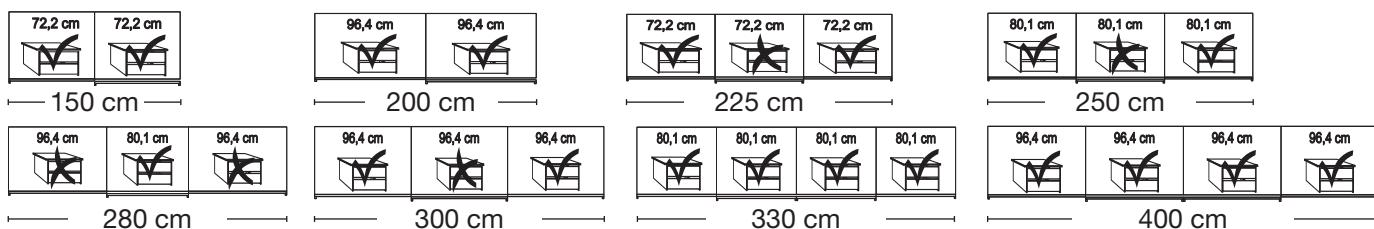

RETAIL PRICE LIST

valid

01.03.2023-31.08.2023

Sliding-door wardrobes, Height 217 cm
 without cornice, handle ledges in chrome
Interior:

2 adjustable shelves, 1 clothes rail

Description	Width in cm	Plain front		Front with 2 panels		Front with 4 panels		
		Art. no.	GBP	Art. no.	GBP	Art. no.	GBP	
 Art. no. 100	Wooden doors in carcass colour							
	2 doors	150	100	1025,-	108	1043,-	116	1065,-
	2 doors	200	101	1088,-	109	1098,-	117	1125,-
	3 doors	225	102	1285,-	110	1298,-	118	1320,-
	3 doors	250	103	1343,-	111	1355,-	119	1380,-
	3 doors	280	104	1403,-	112	1415,-	120	1438,-
	3 doors	300	105	1418,-	113	1430,-	121	1448,-
- with synchronous opening	4 doors	330	106	1750,-	114	1758,-	122	1785,-
	4 doors	400	107	1868,-	115	1880,-	123	1905,-

Plinth partition

Sales
Promotion**Miami 2.**

Independent / incl. HDI

RETAIL PRICE LIST

valid

01.03.2023-31.08.2023

Sliding-door wardrobes, Height 217 cm
 without cornice, handle ledges in chrome

Interior: