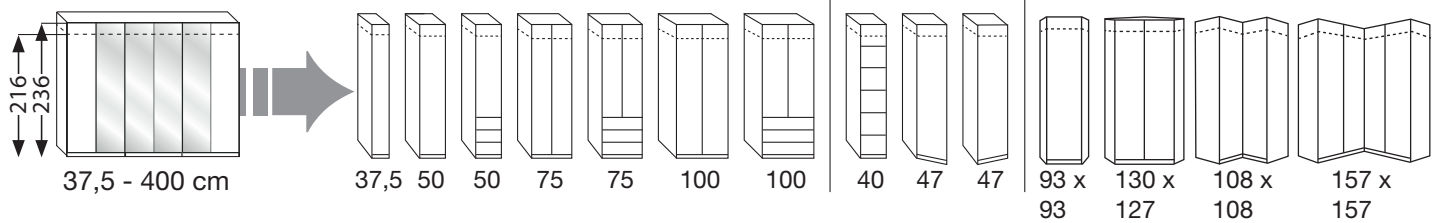

Wardrobe system Monaco.

V.i.P.
by Wiemann

Monaco 1000
Hinged-door wardrobes

Monaco 2000
Wardrobes with bi-fold doors

Monaco 1000+2000
Functional units

Monaco 3000
Sliding door wardrobes

Monaco 4000
Beds + Occasional furniture

Grid width ca. 12.5cm - 2 heights

Wardrobe units with 2 outside panels

MONACO 1000 + 2000 - Wardrobe line ups (individually combined)

1. Example:

2. Example:

The single wardrobes include two end panels each and can get placed beside each other. For wardrobe line-ups, cornices are available. Please order one cornice per robe (lights are available as an option as well; see accessories)