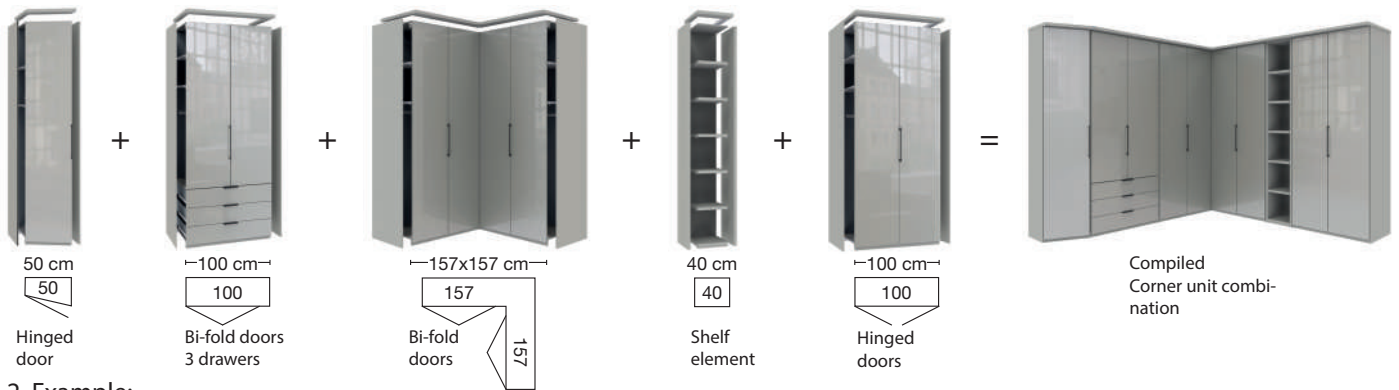

Wardrobe system Monaco.

V.i.P.
by Wiemann

Monaco 1000
Hinged-door wardrobes

Monaco 2000
Wardrobes with bi-fold doors

Monaco 1000+2000
Functional units

Monaco 3000
Sliding door wardrobes

Monaco 4000
Beds + Occasional furniture

For these free standing wardrobes passepartout frames and cornices are available optionally either with our without lights (see accessories).

MONACO 1000 + 2000 - Hinged-doors-, Bi-fold-doors-, and Combi wardrobes

Grid width ca. 12.5cm - 2 heights

Wardrobe units with 2 outside panels

MONACO 1000 + 2000 - Wardrobe line ups (individually combined)

1. Example:

2. Example:

The single wardrobes include two end panels each and can get placed beside each other. For wardrobe line-ups, cornices are available. Please order one cornice per robe (lights are available as an option as well; see accessories)