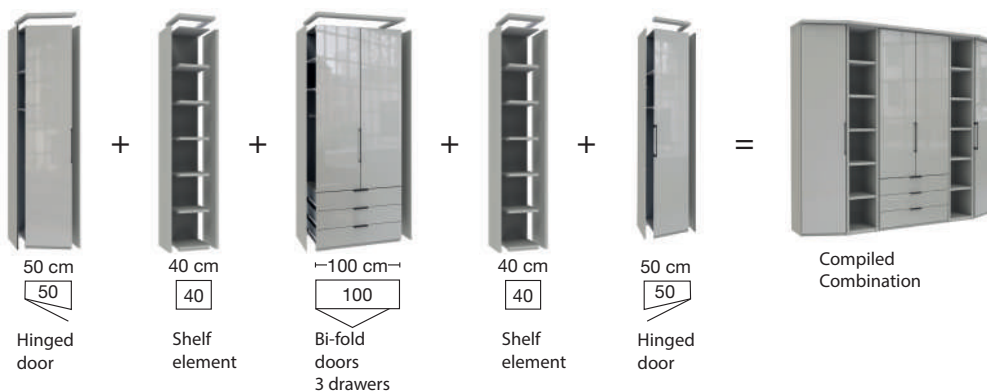

For these free standing wardrobes passepartout frames and cornices are available optionally either with our without lights (see accessories).

MONACO 1000 + 2000 - Hinged-doors-, Bi-fold-doors-, and Combi wardrobes

Grid width ca. 12.5cm - 2 heights

Wardrobe units with 2 outside panels

MONACO 1000 + 2000 - Wardrobe line ups (individually combined)

1. Example:

2. Example:

The single wardrobes include two end panels each and can get placed beside each other. For wardrobe line-ups, cornices are available. Please order one cornice per robe (lights are available as an option as well; see accessories)